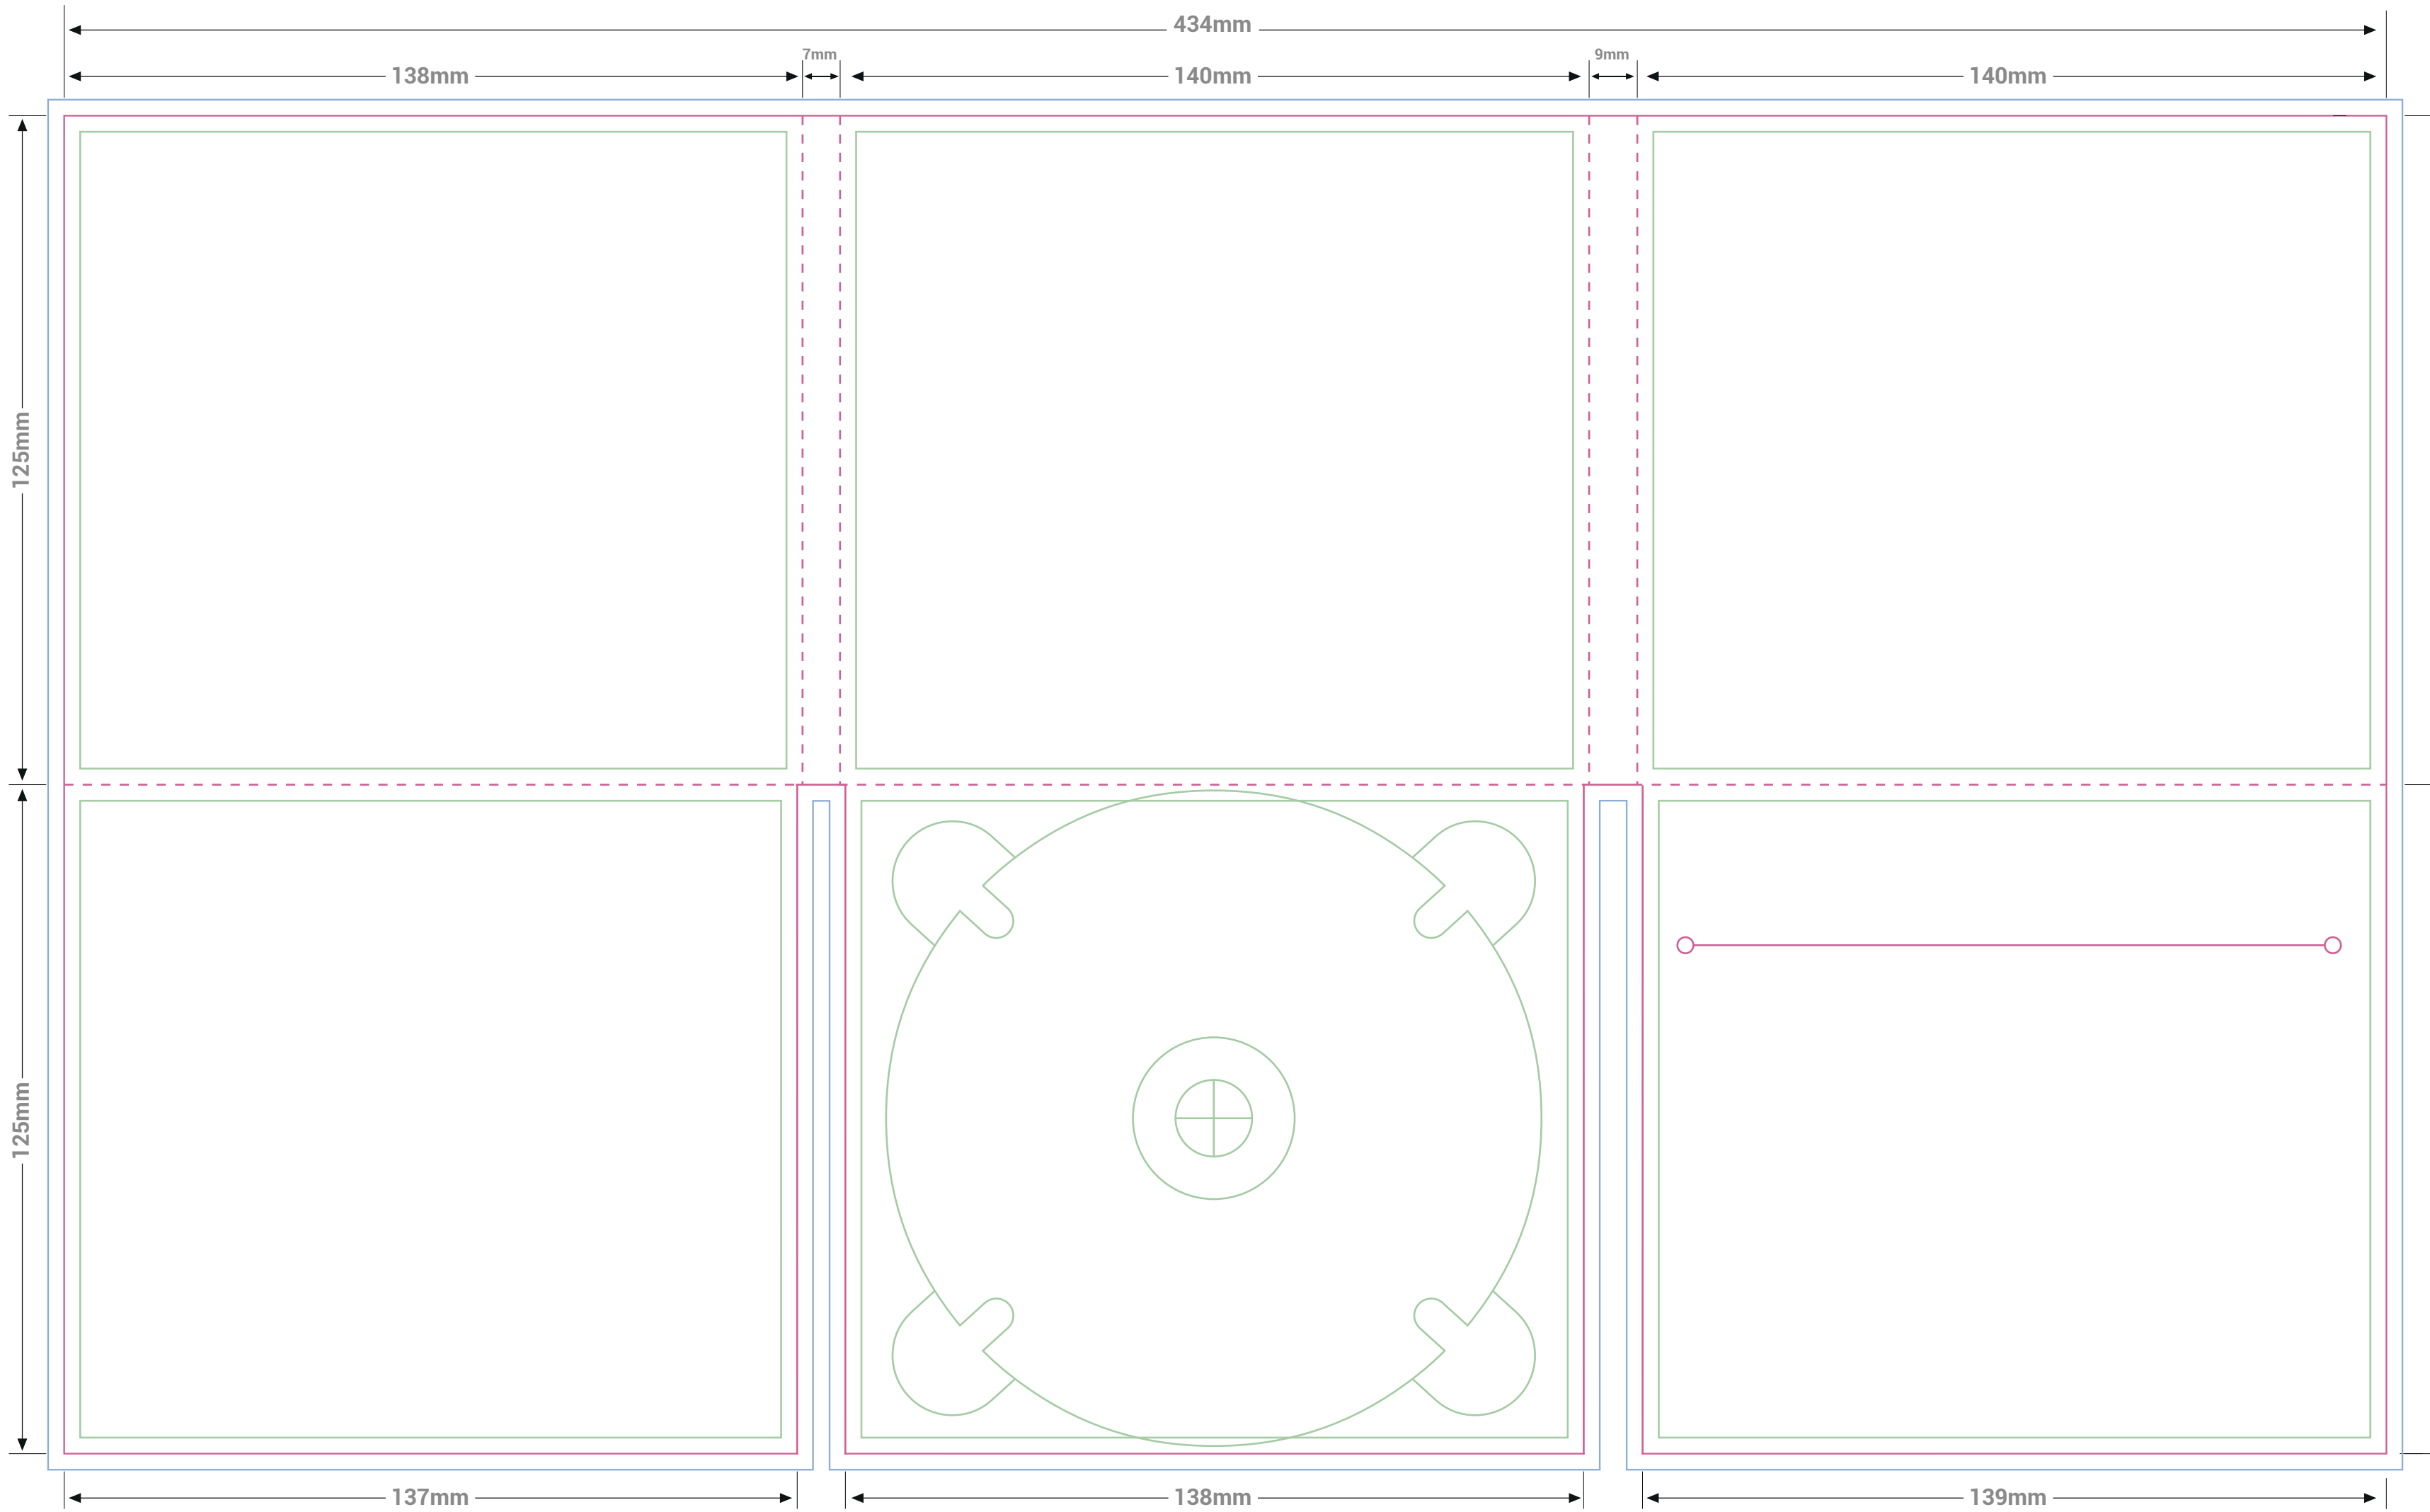

EXTRA PANEL

BACK

FRONT

INSIDE RIGHT

INSIDE CENTRE

INSIDE LEFT

Digipack 6 Panel Slot

LEGEND

- BLEED —
- SAFETY —
- TRIMLINE —
- FOLD - - -

- C ■
- M ■
- Y ■
- K ■