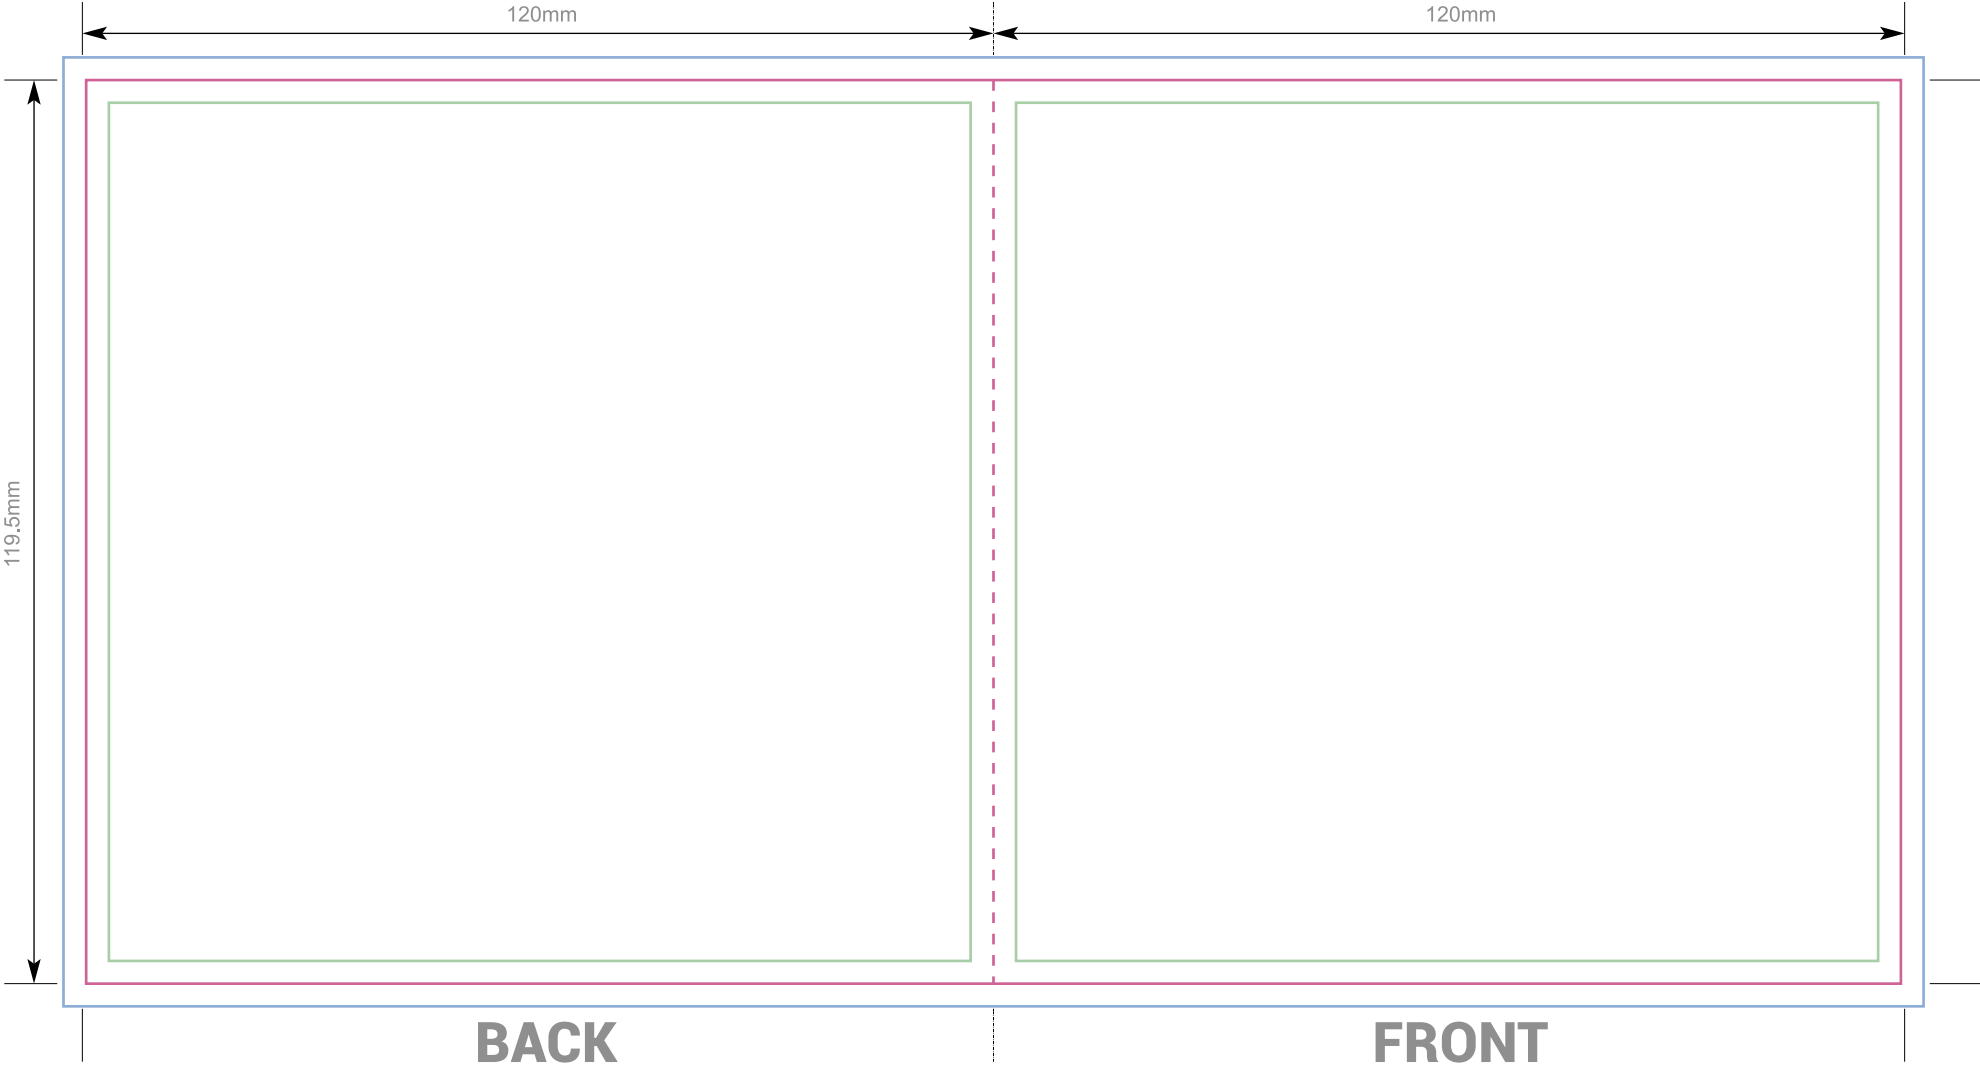

CD Size Booklet template - reuse this template multiple times depending on the number of pages required for your booklet

DISC WIZARDS
Booklet Template

LEGEND

- BLEED (Blue line)
- SAFETY (Green line)
- TRIMLINE (Pink line)
- FOLD (Dashed red line)

C (Blue square)
M (Pink square)
Y (Yellow square)
K (Black square)

PLEASE NOTE THIS TEMPLATE HAS BEEN CREATED USING SPECIFIC CO-ORDINATES REQUIRED FOR COMPUTER TO PLATE IMAGING AND IS NOT TO BE ALTERED, MOVED OR THE DOCUMENT SIZE CHANGED. ALL DIMENSIONS ARE IN MILLIMETRES. BLEED ALLOWANCE OF 3MM ON TRIMMED EDGES