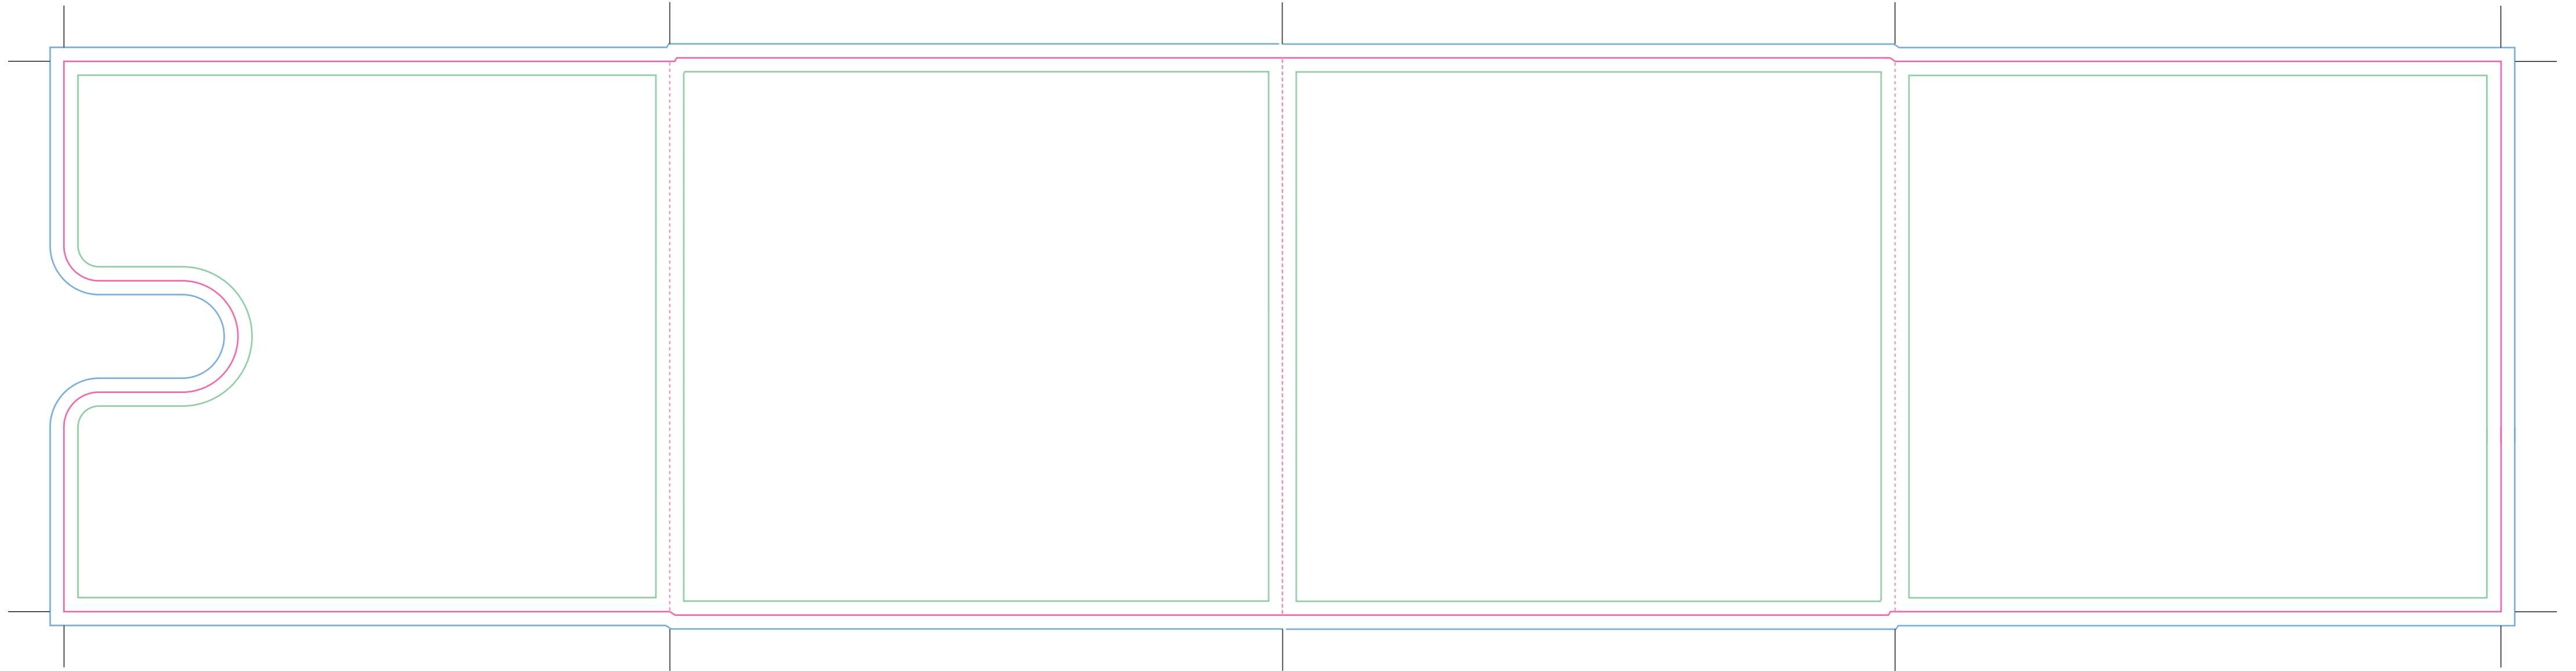

INSIDE RIGHT

138 x 125.4mm

BACK

139.7 x 127mm

FRONT

139.7 x 127mm

INSIDE LEFT

138 x 127mm

DISC WIZARDS
CD Wallet Thumb cut

LEGEND

BLEED	—	C	■
SAFETY	—	M	■
TRIMLINE	—	Y	■
FOLD	- - -	K	■