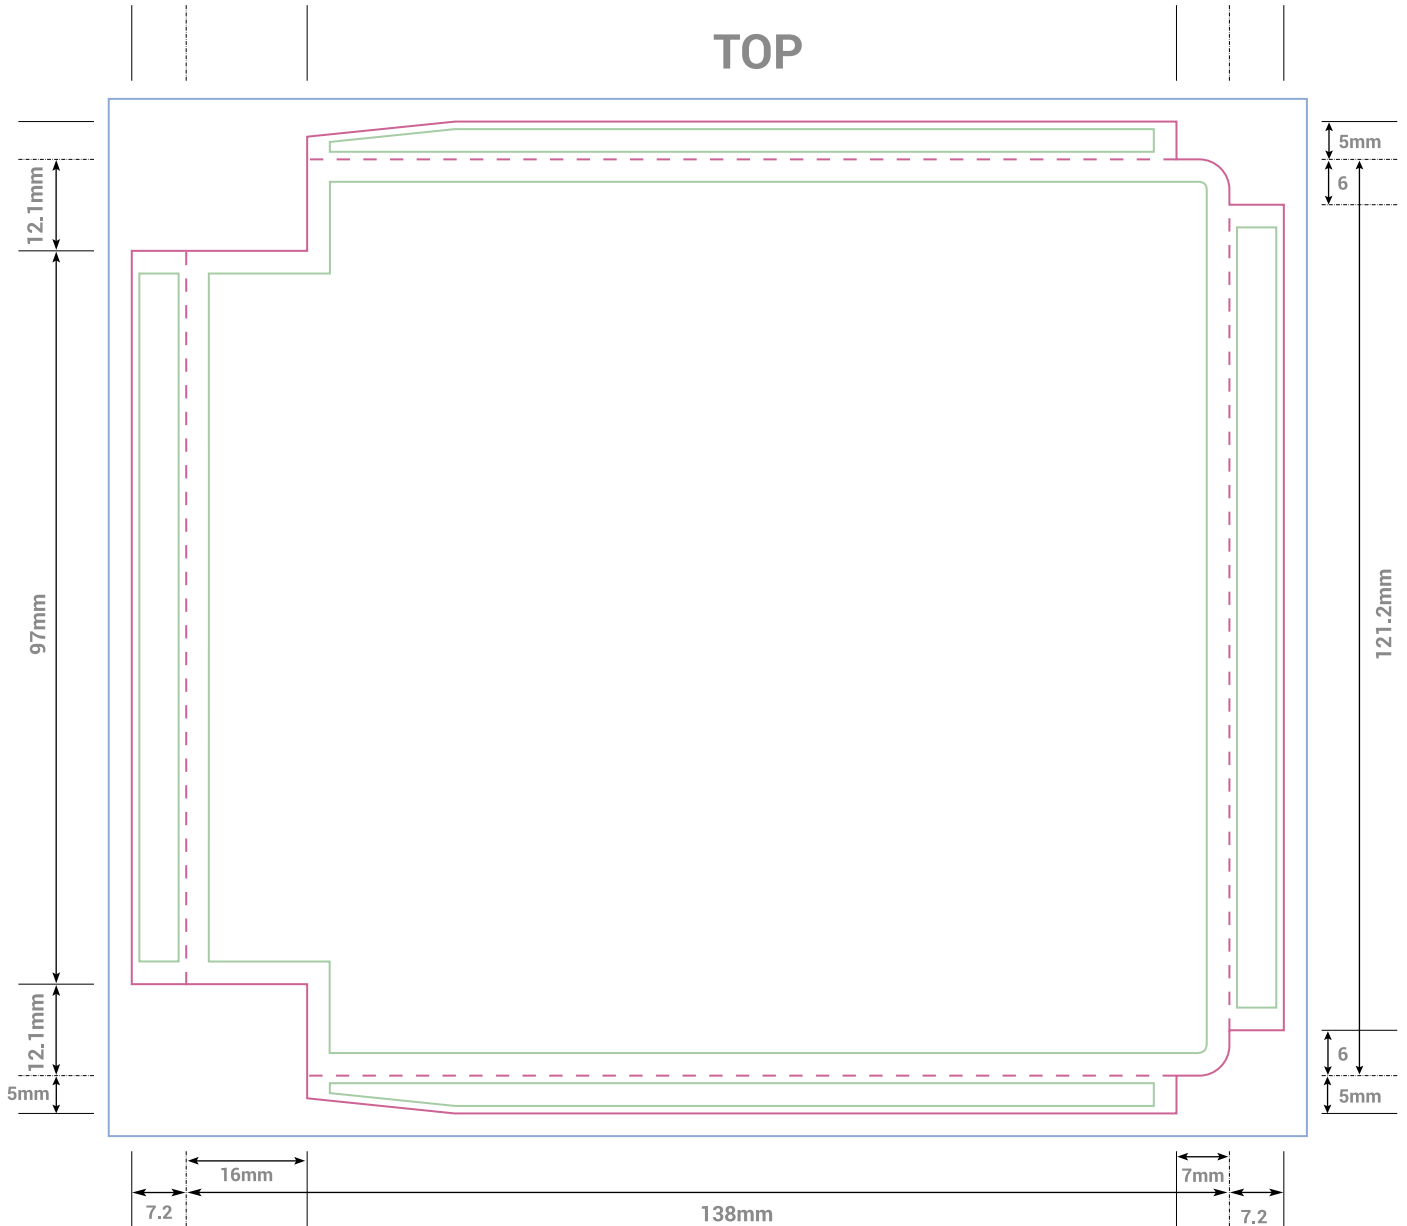

TOP

DISC WIZARDS

Super Jewel Case
Inlay Inside

LEGEND

SAFETY ——— Y
TRIMLINE ——— M
BLEED ——— C
FOLD - - - - - K

C
M
Y
K

PLEASE NOTE THIS TEMPLATE HAS BEEN CREATED USING SPECIFIC CO-ORDINATES REQUIRED FOR COMPUTER TO PLATE IMAGING AND IS NOT TO BE ALTERED, MOVED OR THE DOCUMENT SIZE CHANGED. ALL DIMENSIONS ARE IN MILLIMETRES. BLEED ALLOWANCE OF 3MM ON TRIMMED EDGES