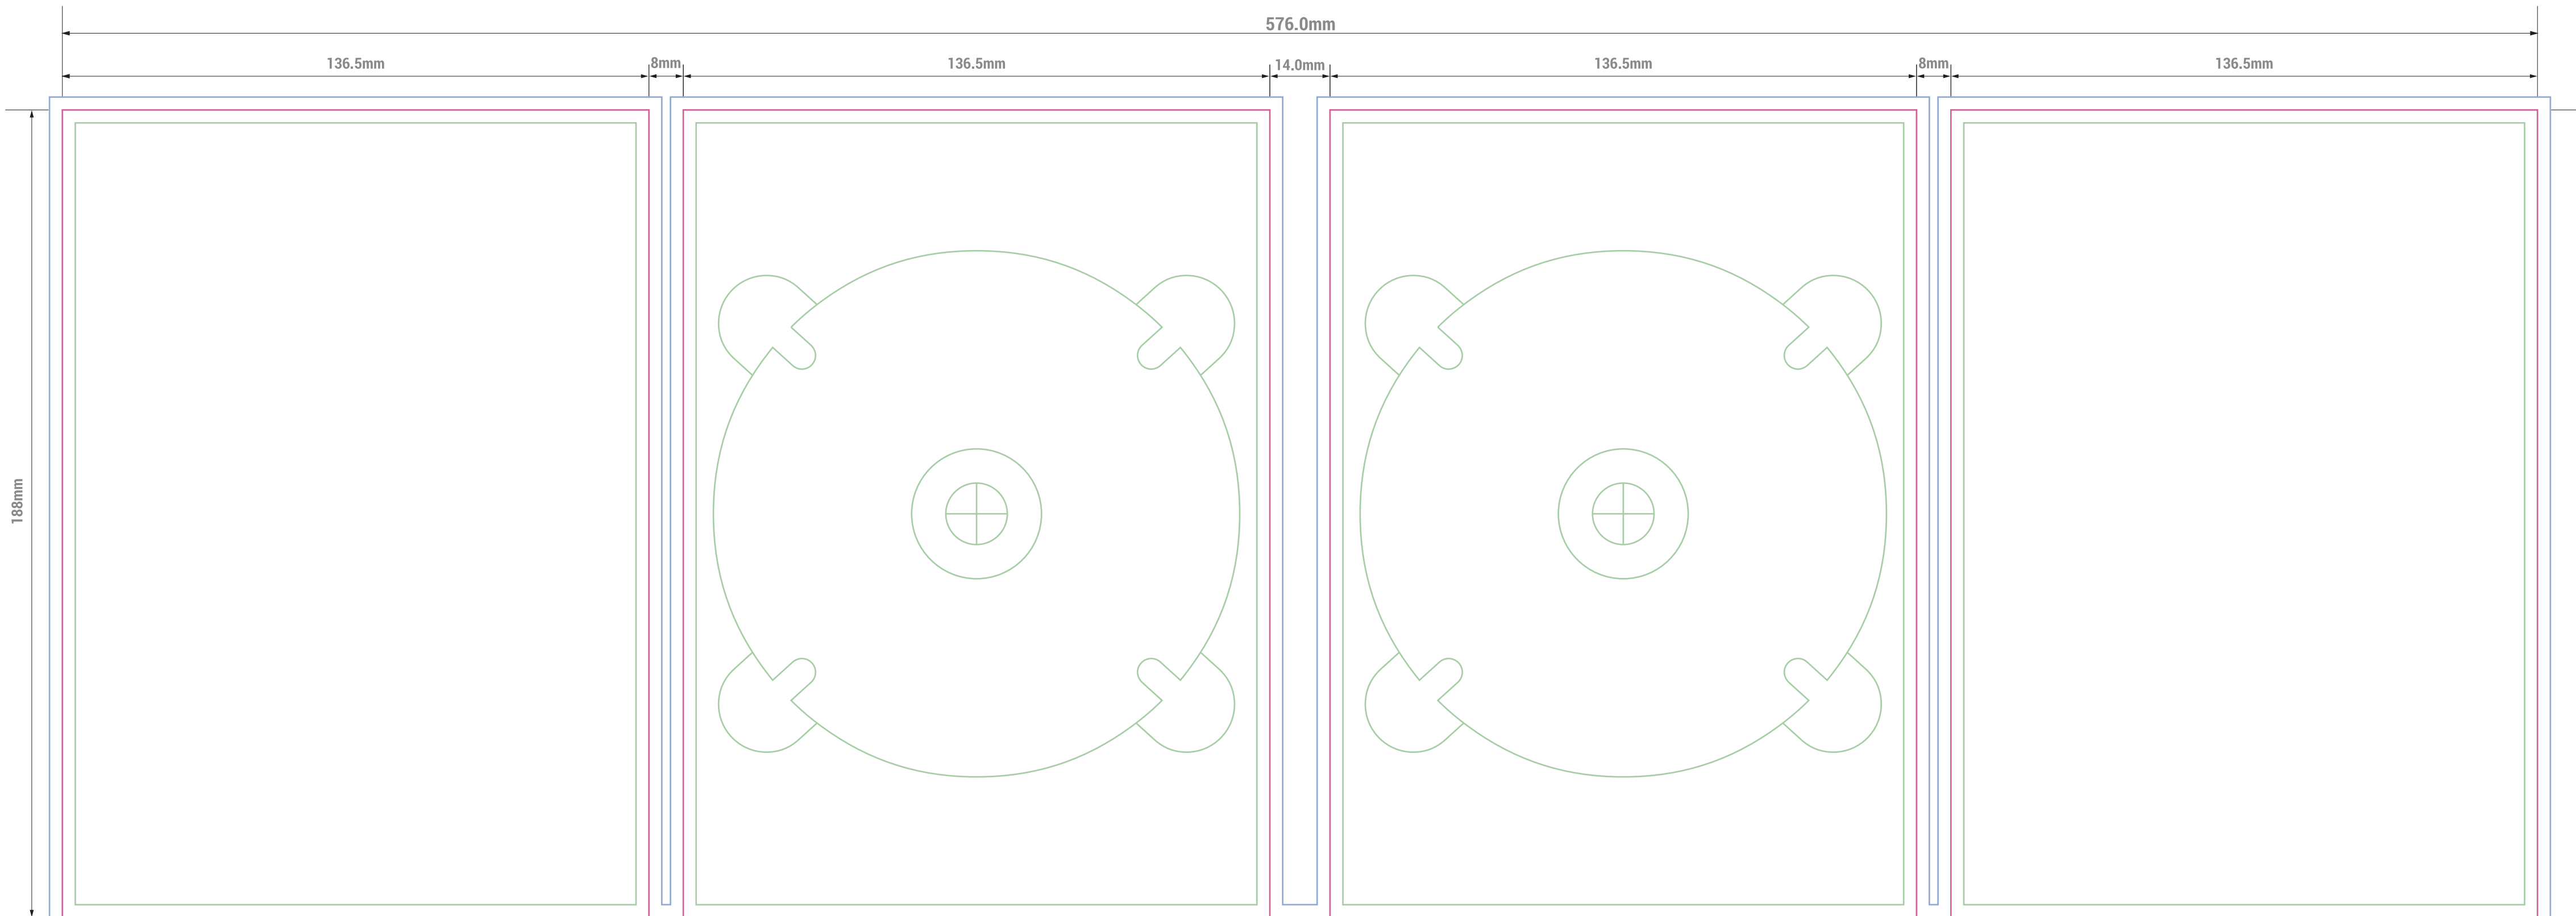

INSIDE RIGHT

INSIDE CENTER RIGHT

INSIDE CENTER LEFT

INSIDE LEFT

INSIDE

BACK

FRONT

INSIDE

DISC WIZARDS
DVD Digipak 8 Panel 2Disc

LEGEND

- C ■ BLEED
- M ■ SAFETY
- Y ■ TRIMLINE
- K ■ FOLD