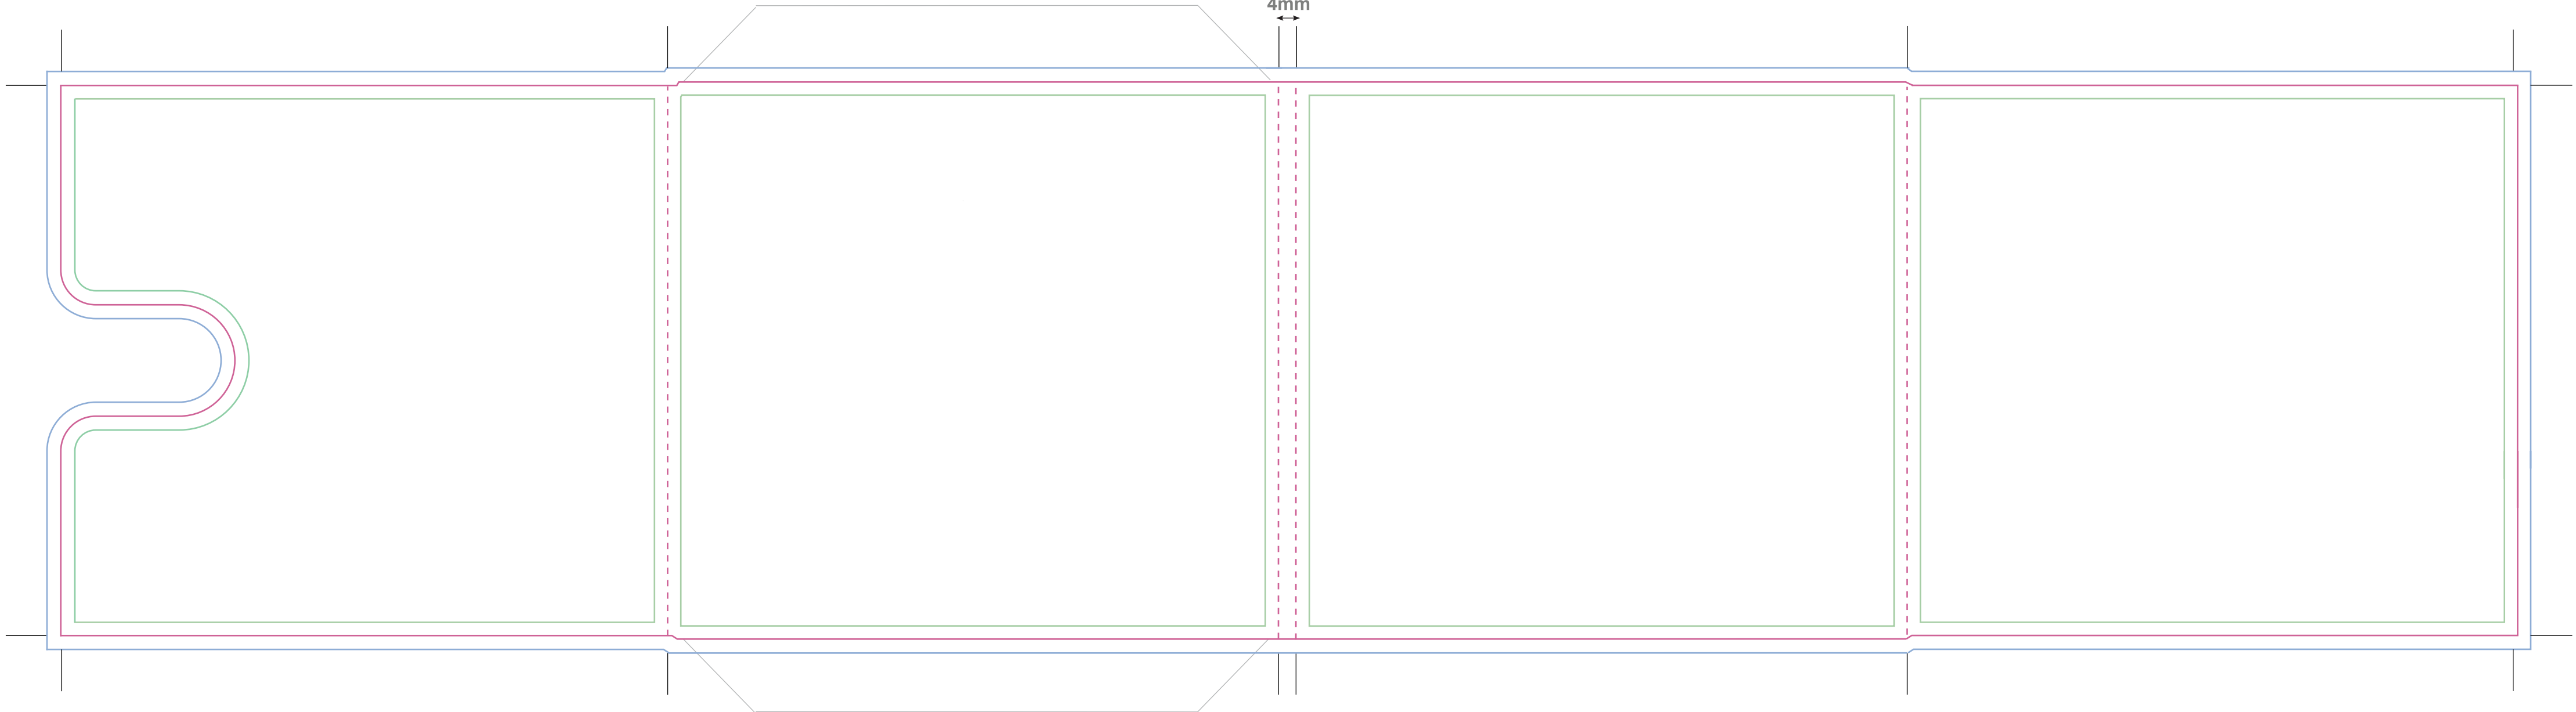

INSIDE RIGHT
138 x 125.5mm

BACK
139 x 127mm

FRONT
139 x 127mm

INSIDE LEFT
138 x 125.5mm

4mm

DISC WIZARDS

CD Wallet Thumb cut

LEGEND

- BLEED — Blue line
- SAFETY — Green line
- TRIMLINE — Red line
- FOLD — Dashed red line