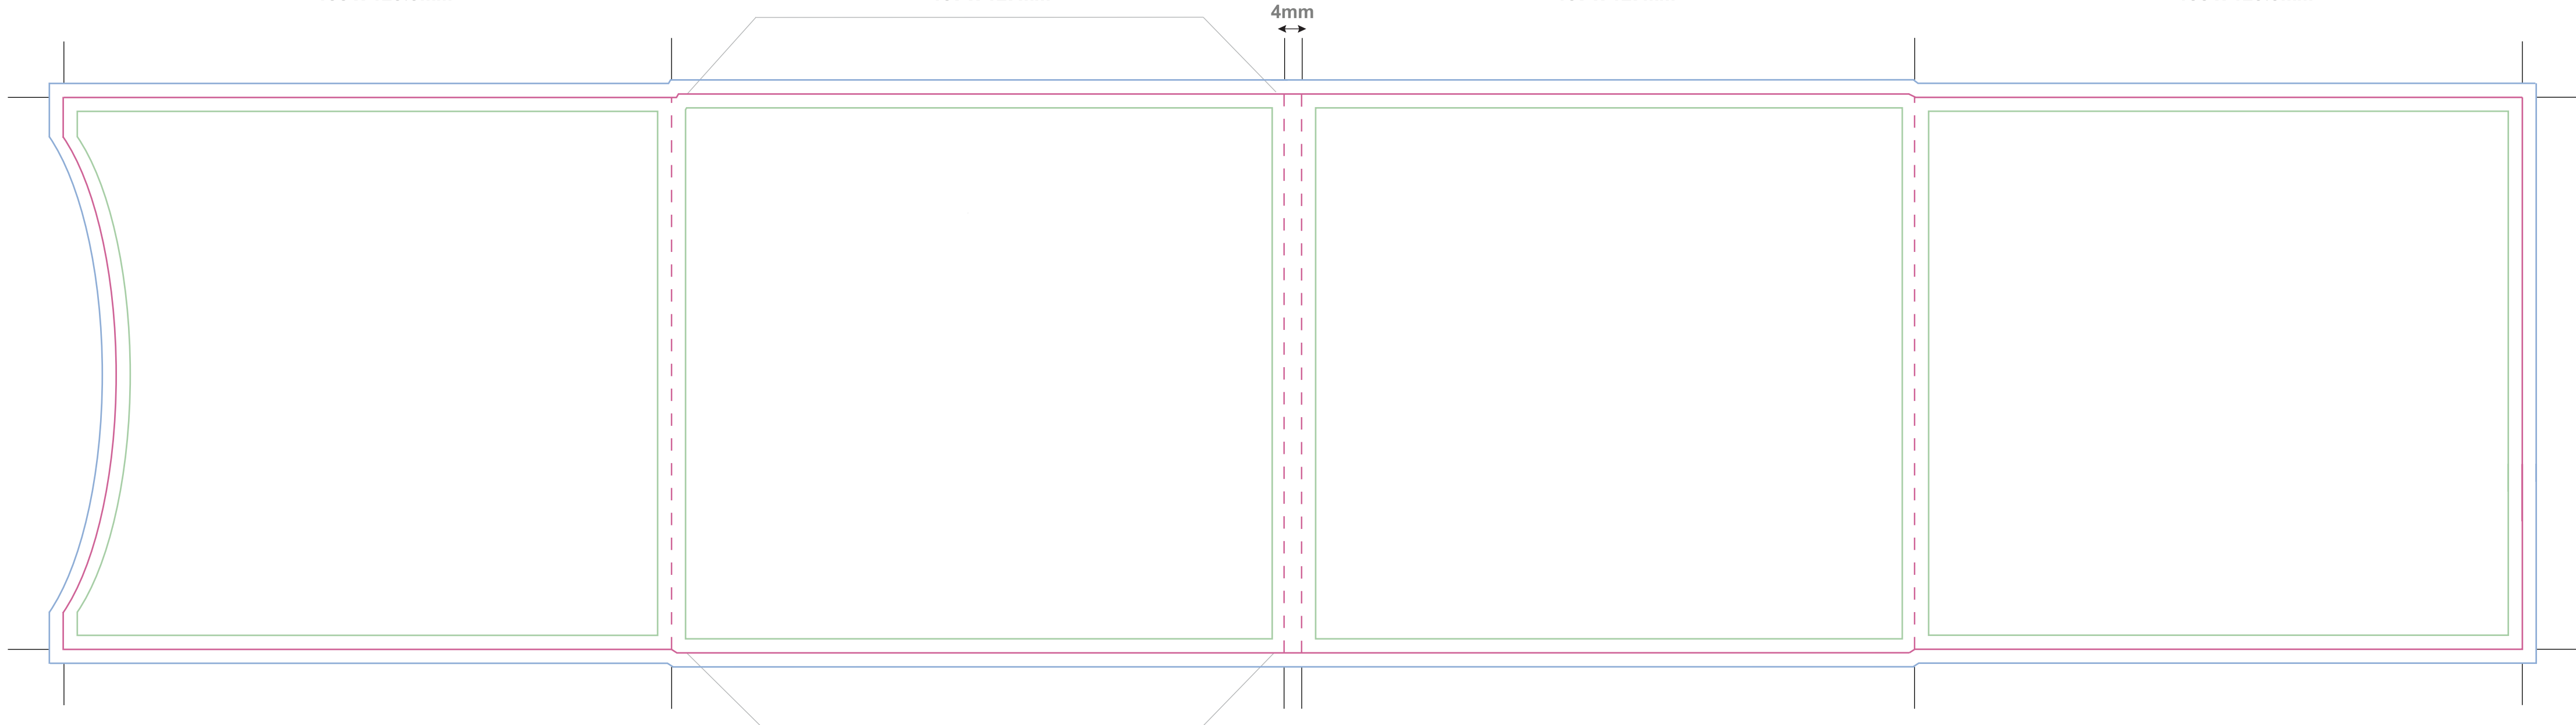

INSIDE RIGHT
138 x 125.5mm

BACK
139 x 127mm

FRONT
139 x 127mm

INSIDE LEFT
138 x 125.5mm

4mm

DISC WIZARDS
CD Wallet Crescent with Spine

LEGEND

SAFETY	—	C	■
TRIMLINE	—	M	■
BLEED	—	Y	■
FOLD	- - -	K	■