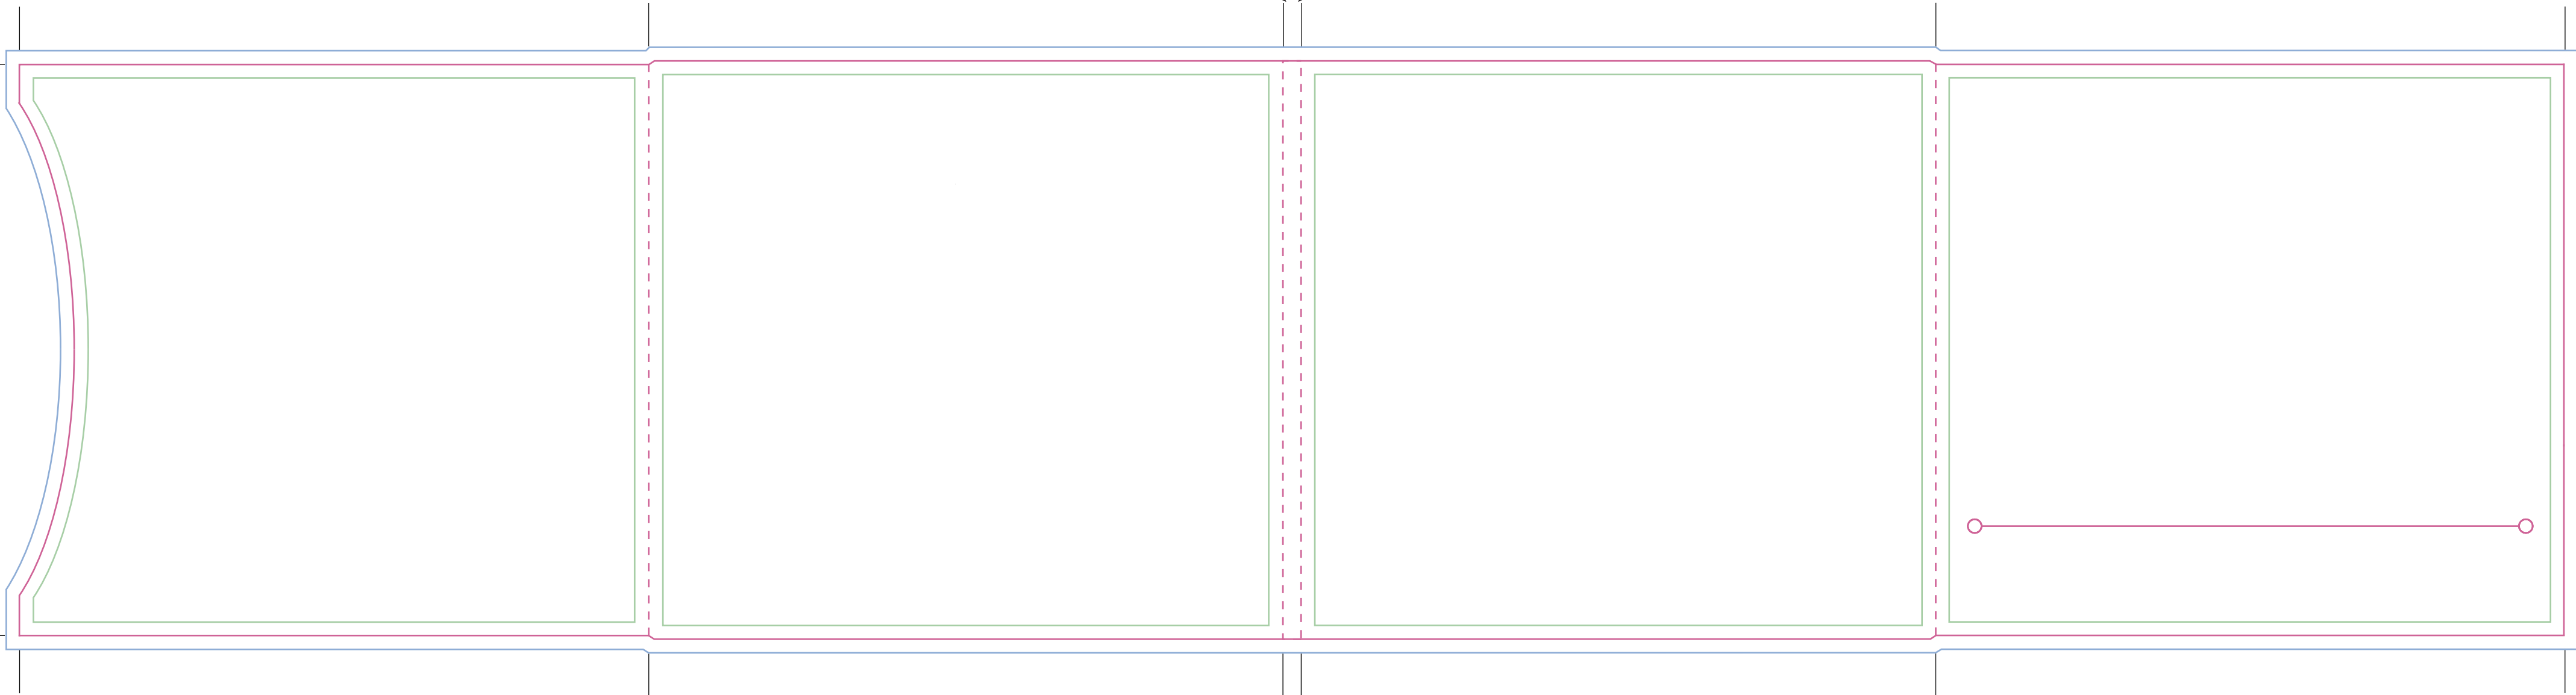

INSIDE RIGHT

138 x 125.5mm

BACK

139.4 x 127mm

FRONT

139.4 x 127mm

INSIDE LEFT

138 x 125.5mm

4mm

CD Wallet Crescent with Booklet

LEGEND

- SAFETY ————
- TRIMLINE ————
- BLEED ————
- FOLD - - - - -

- C ■
- M ■
- Y ■
- K ■