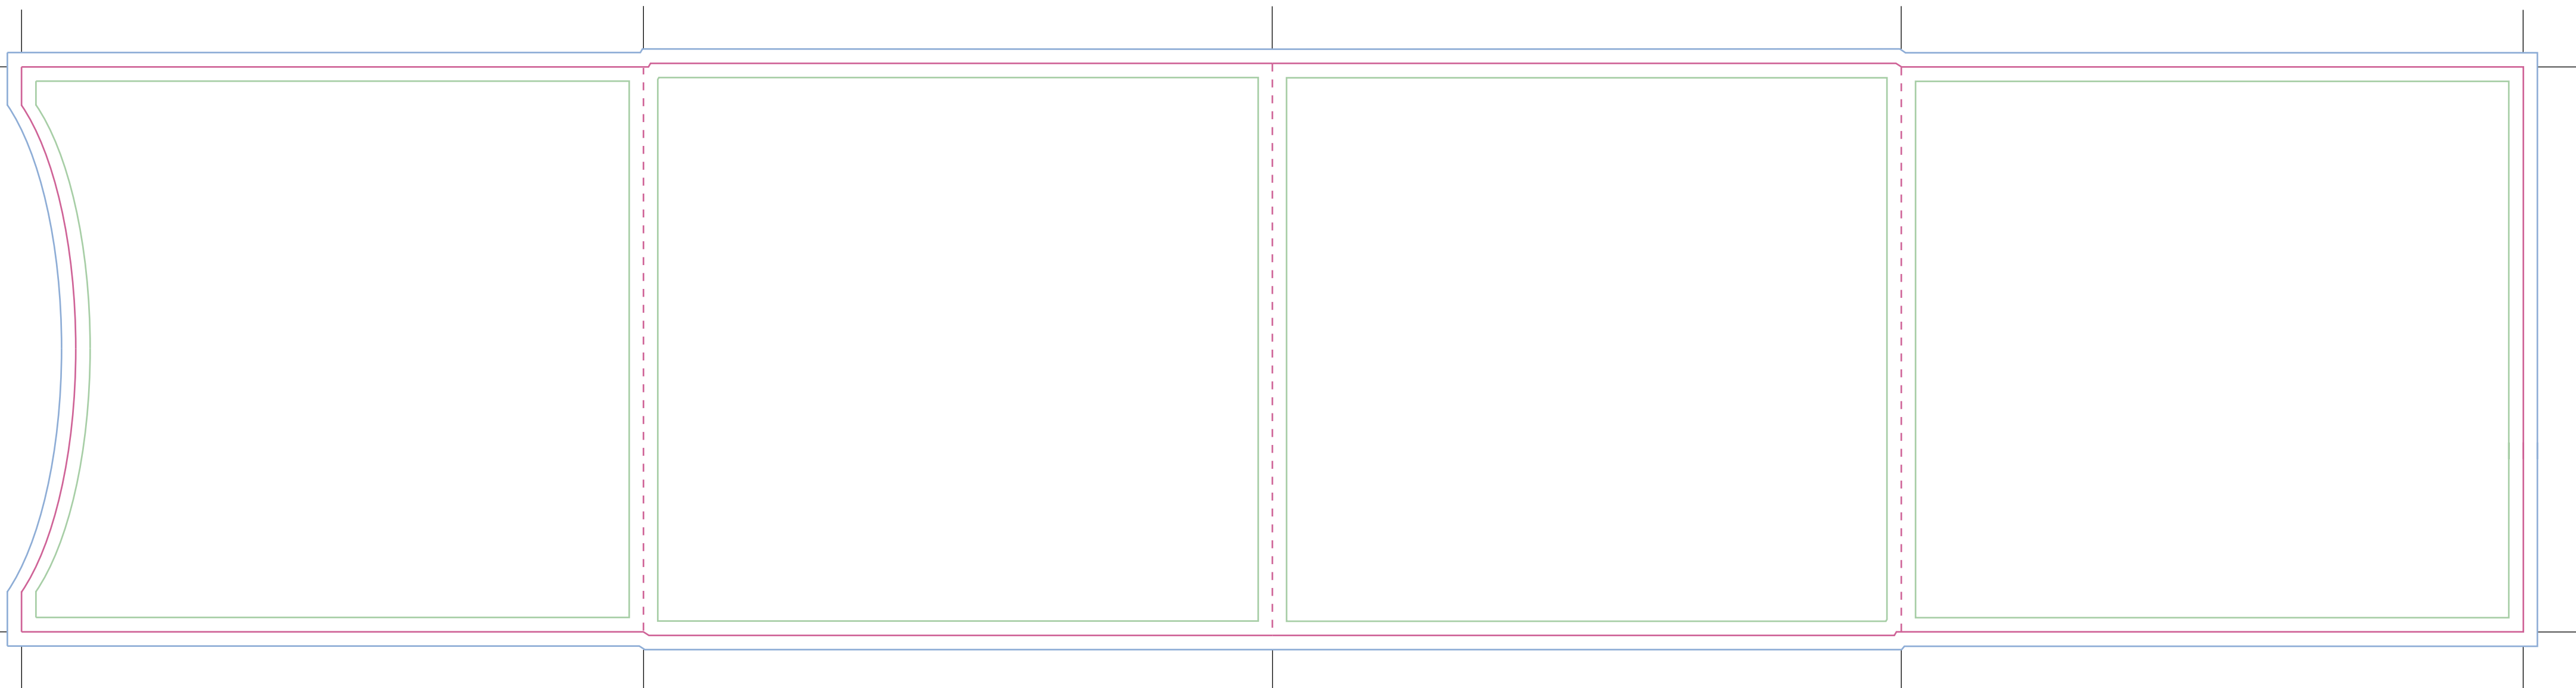

INSIDE RIGHT

138 x 125.5mm

BACK

139 x 127mm

FRONT

139 x 127mm

INSIDE LEFT

138 x 125.5mm

CD Wallet Crescent Without Spine

LEGEND

- SAFETY ————
- TRIMLINE ————
- BLEED ————
- FOLD - - - - -

- C ■
- M ■
- Y ■
- K ■