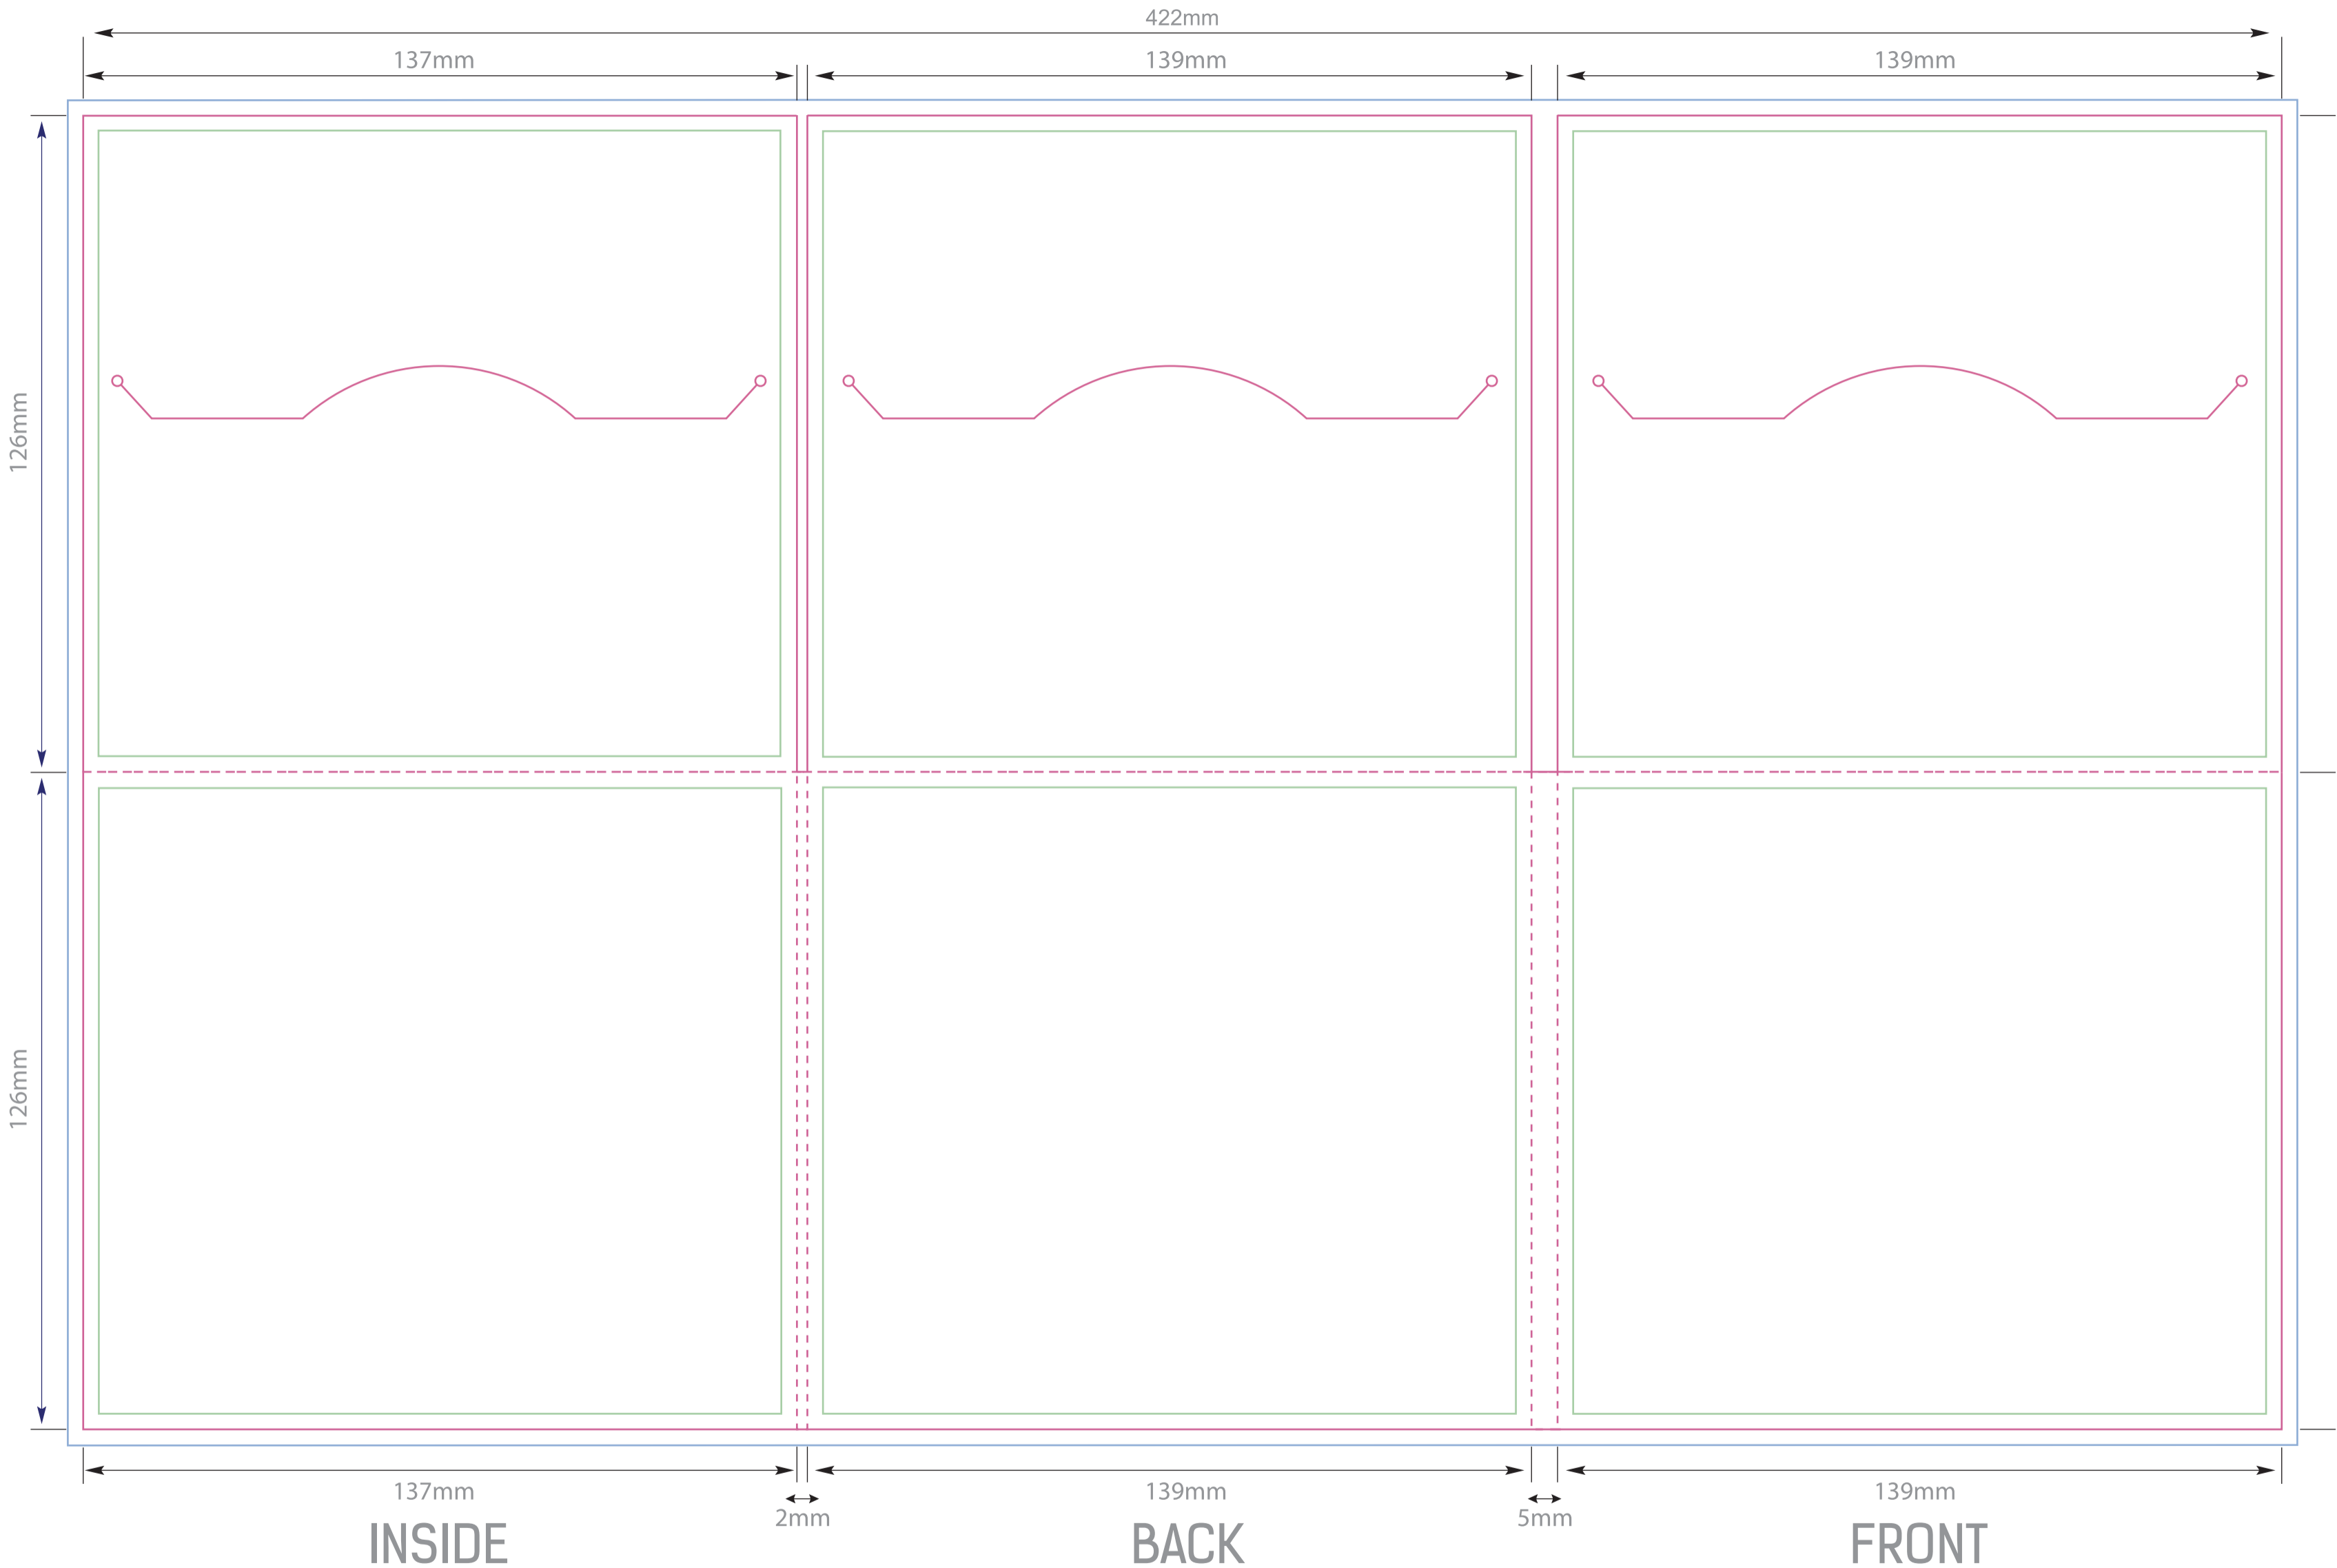

INSIDE RIGHT

INSIDE CENTRE

INSIDE LEFT

DISC WIZARDS

6 Panel 3 CD Wallet Slot Cut

LEGEND

- SAFETY ————
- TRIMLINE ————
- BLEED ————
- FOLD - - - - -

C ■