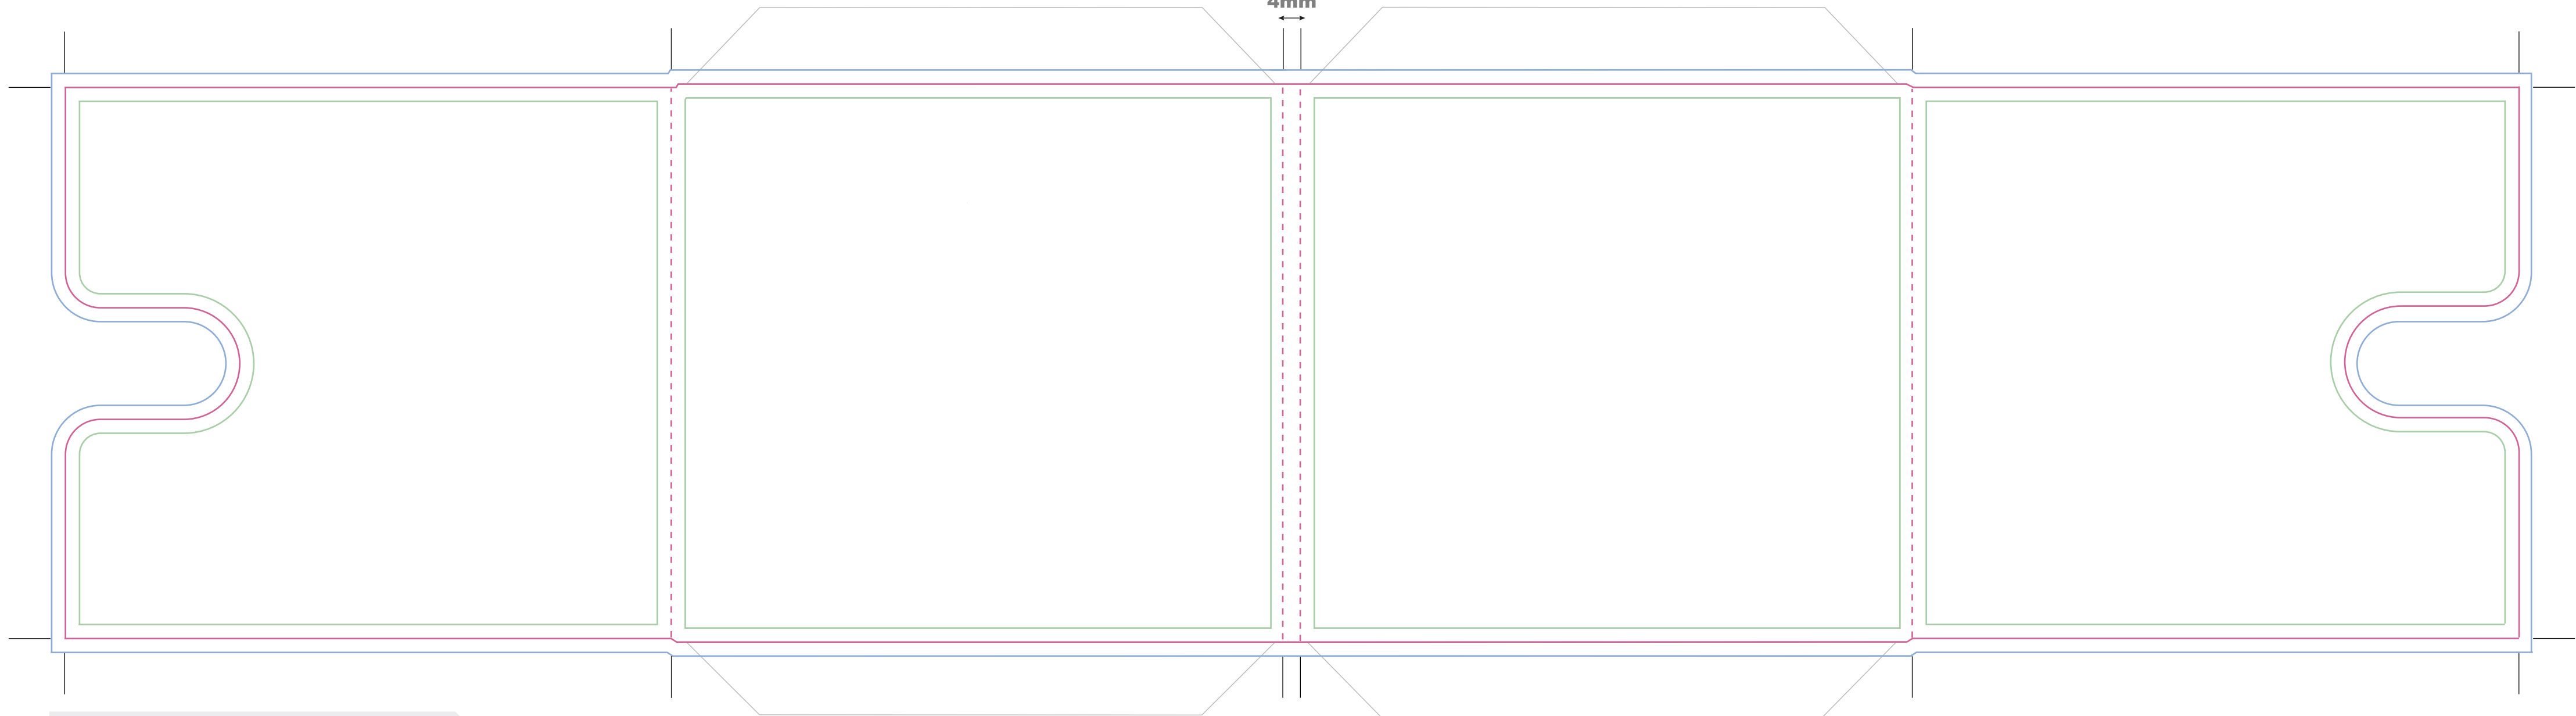

**INSIDE RIGHT**  
138 x 125.5mm

**BACK**  
139 x 127mm

**FRONT**  
139 x 127mm

**INSIDE LEFT**  
138 x 125.5mm

4mm

**DISC WIZARDS**

2 CD Wallet with Spine Thumb

LEGEND

BLEED ———— C  
SAFETY ———— M  
TRIMLINE ———— Y  
FOLD - - - - - K