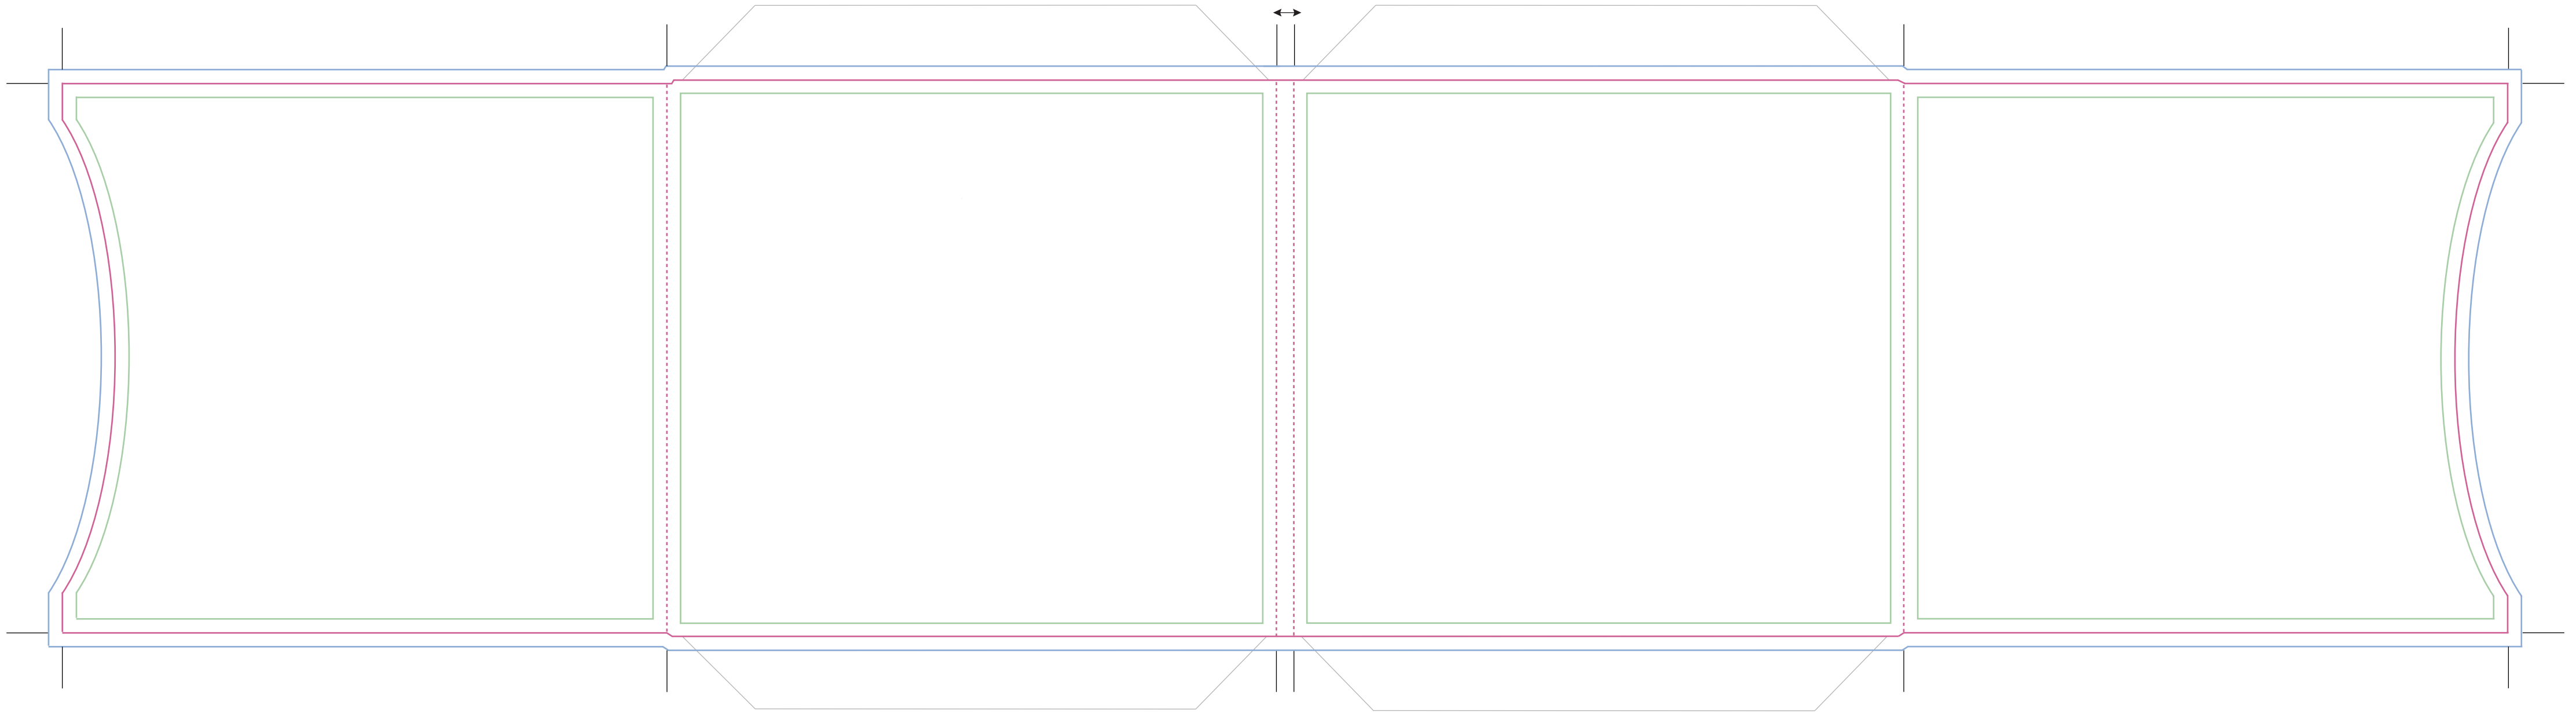

INSIDE RIGHT
138 x 125.5mm

BACK
139 x 127mm

FRONT
139 x 127mm

INSIDE LEFT
138 x 125.5mm

4mm

DISC WIZARDS

2 CD Wallet Crescent with Spine

LEGEND

- BLEED ——— C
- SAFETY ——— M
- TRIMLINE ——— Y
- FOLD - - - - - K