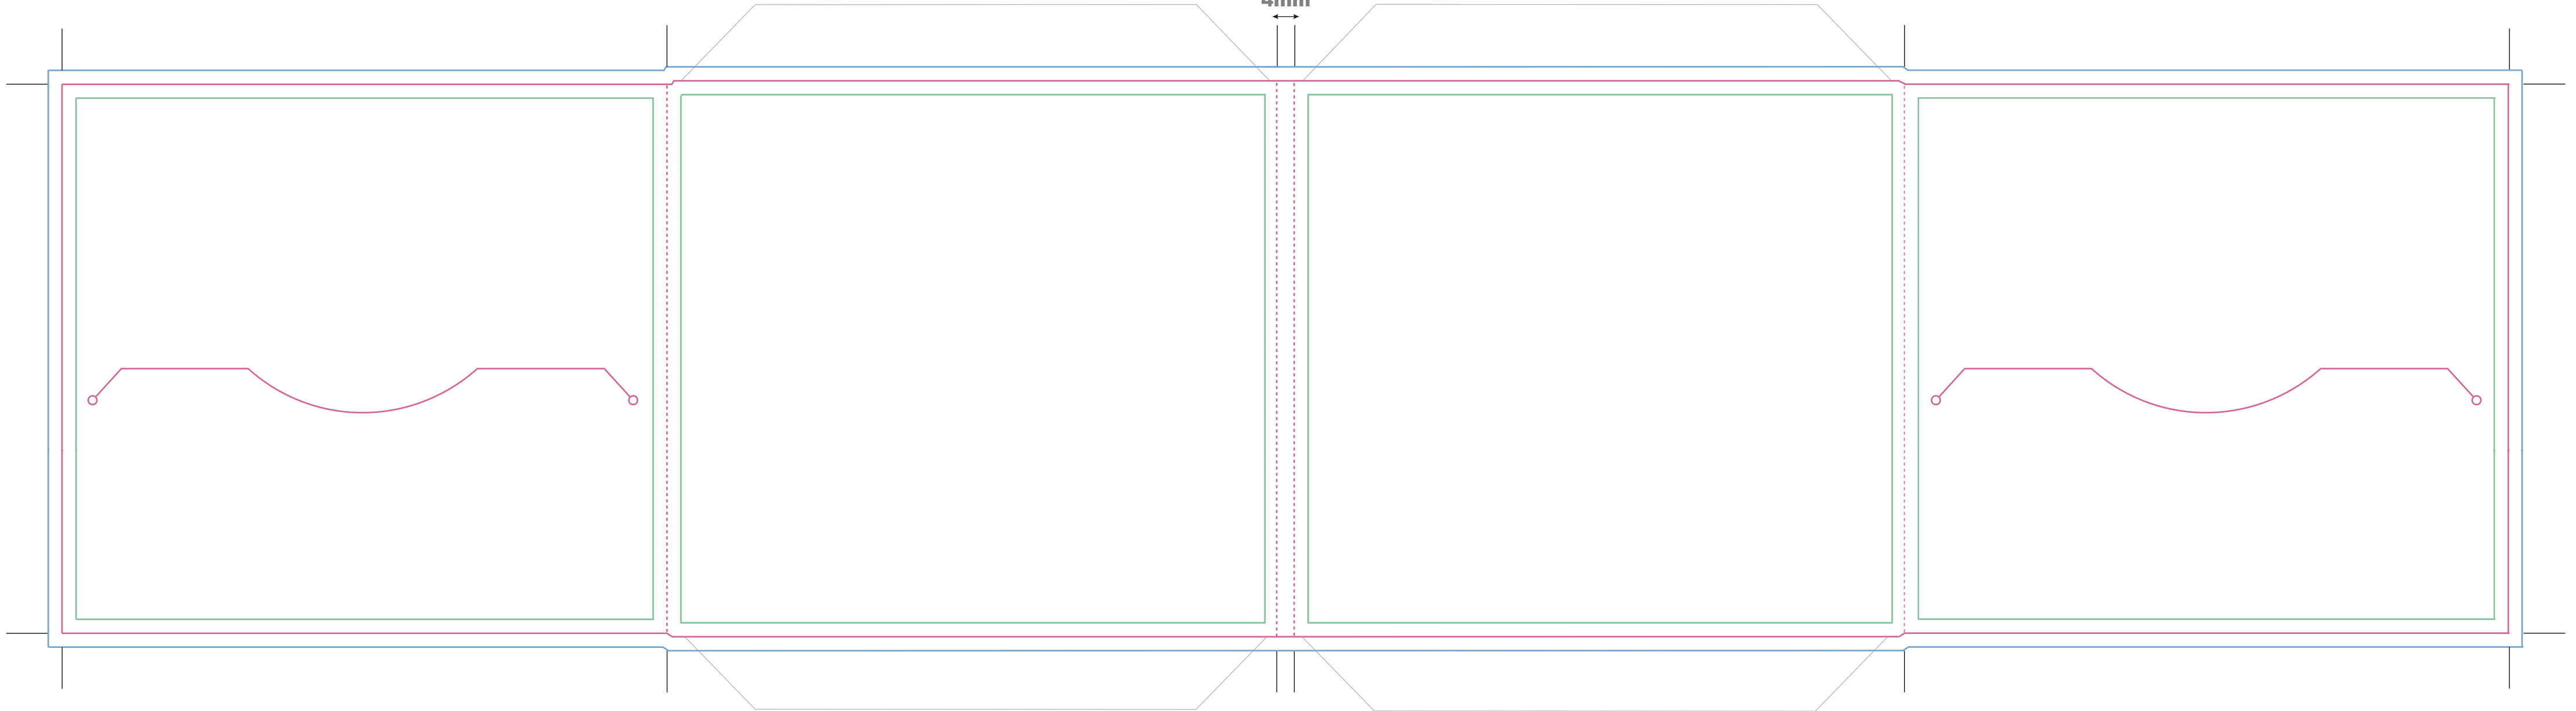

INSIDE RIGHT
138 x 125.5mm

BACK
139 x 127mm

FRONT
139 x 127mm

INSIDE LEFT
138 x 125.5mm

4mm

2 CD Wallet With Spine M Slot

LEGEND

- BLEED — Blue line
 - SAFETY — Green line
 - TRIMLINE — Red line
 - FOLD — Dashed red line
- C ■ Blue square
M ■ Purple square
Y ■ Yellow square
K ■ Black square