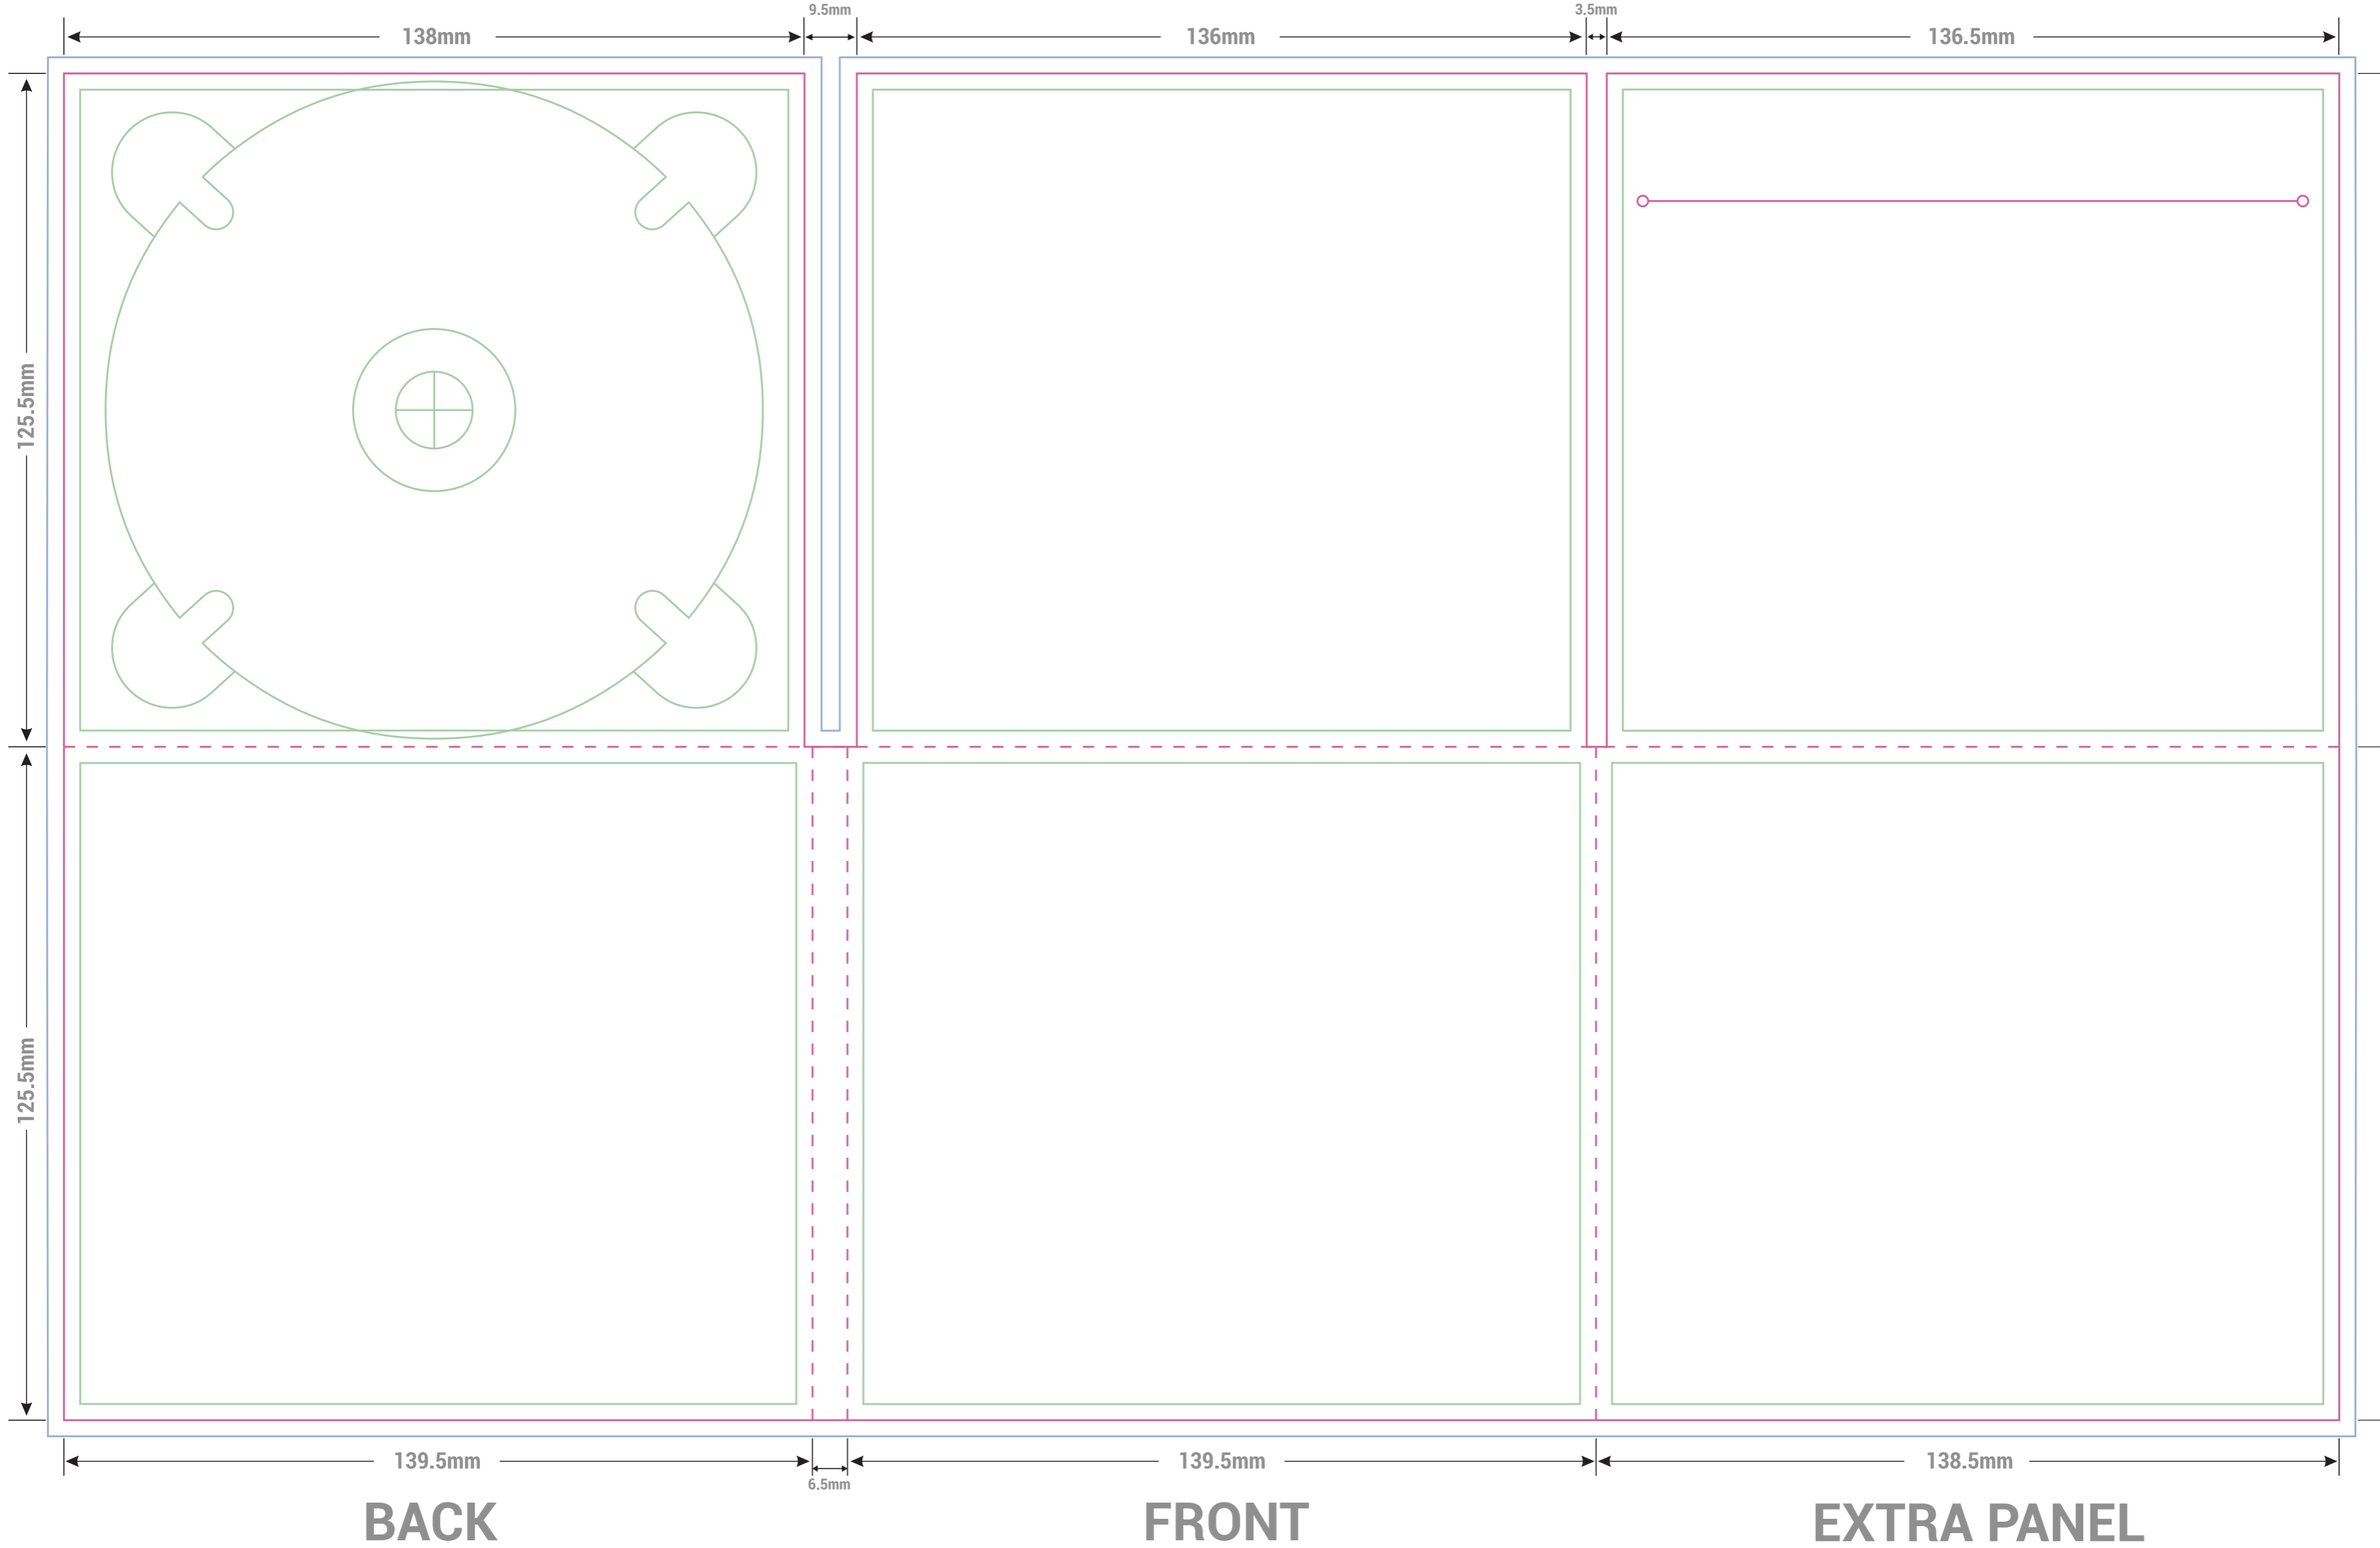

INSIDE RIGHT

INSIDE CENTRE

INSIDE LEFT

BACK

FRONT

EXTRA PANEL

**DISC WIZARDS**  
Digipack 6 Panel 1 CD Right

**LEGEND**

- BLEED ——— C
- SAFETY ——— M
- TRIMLINE ——— Y
- FOLD - - - - - K