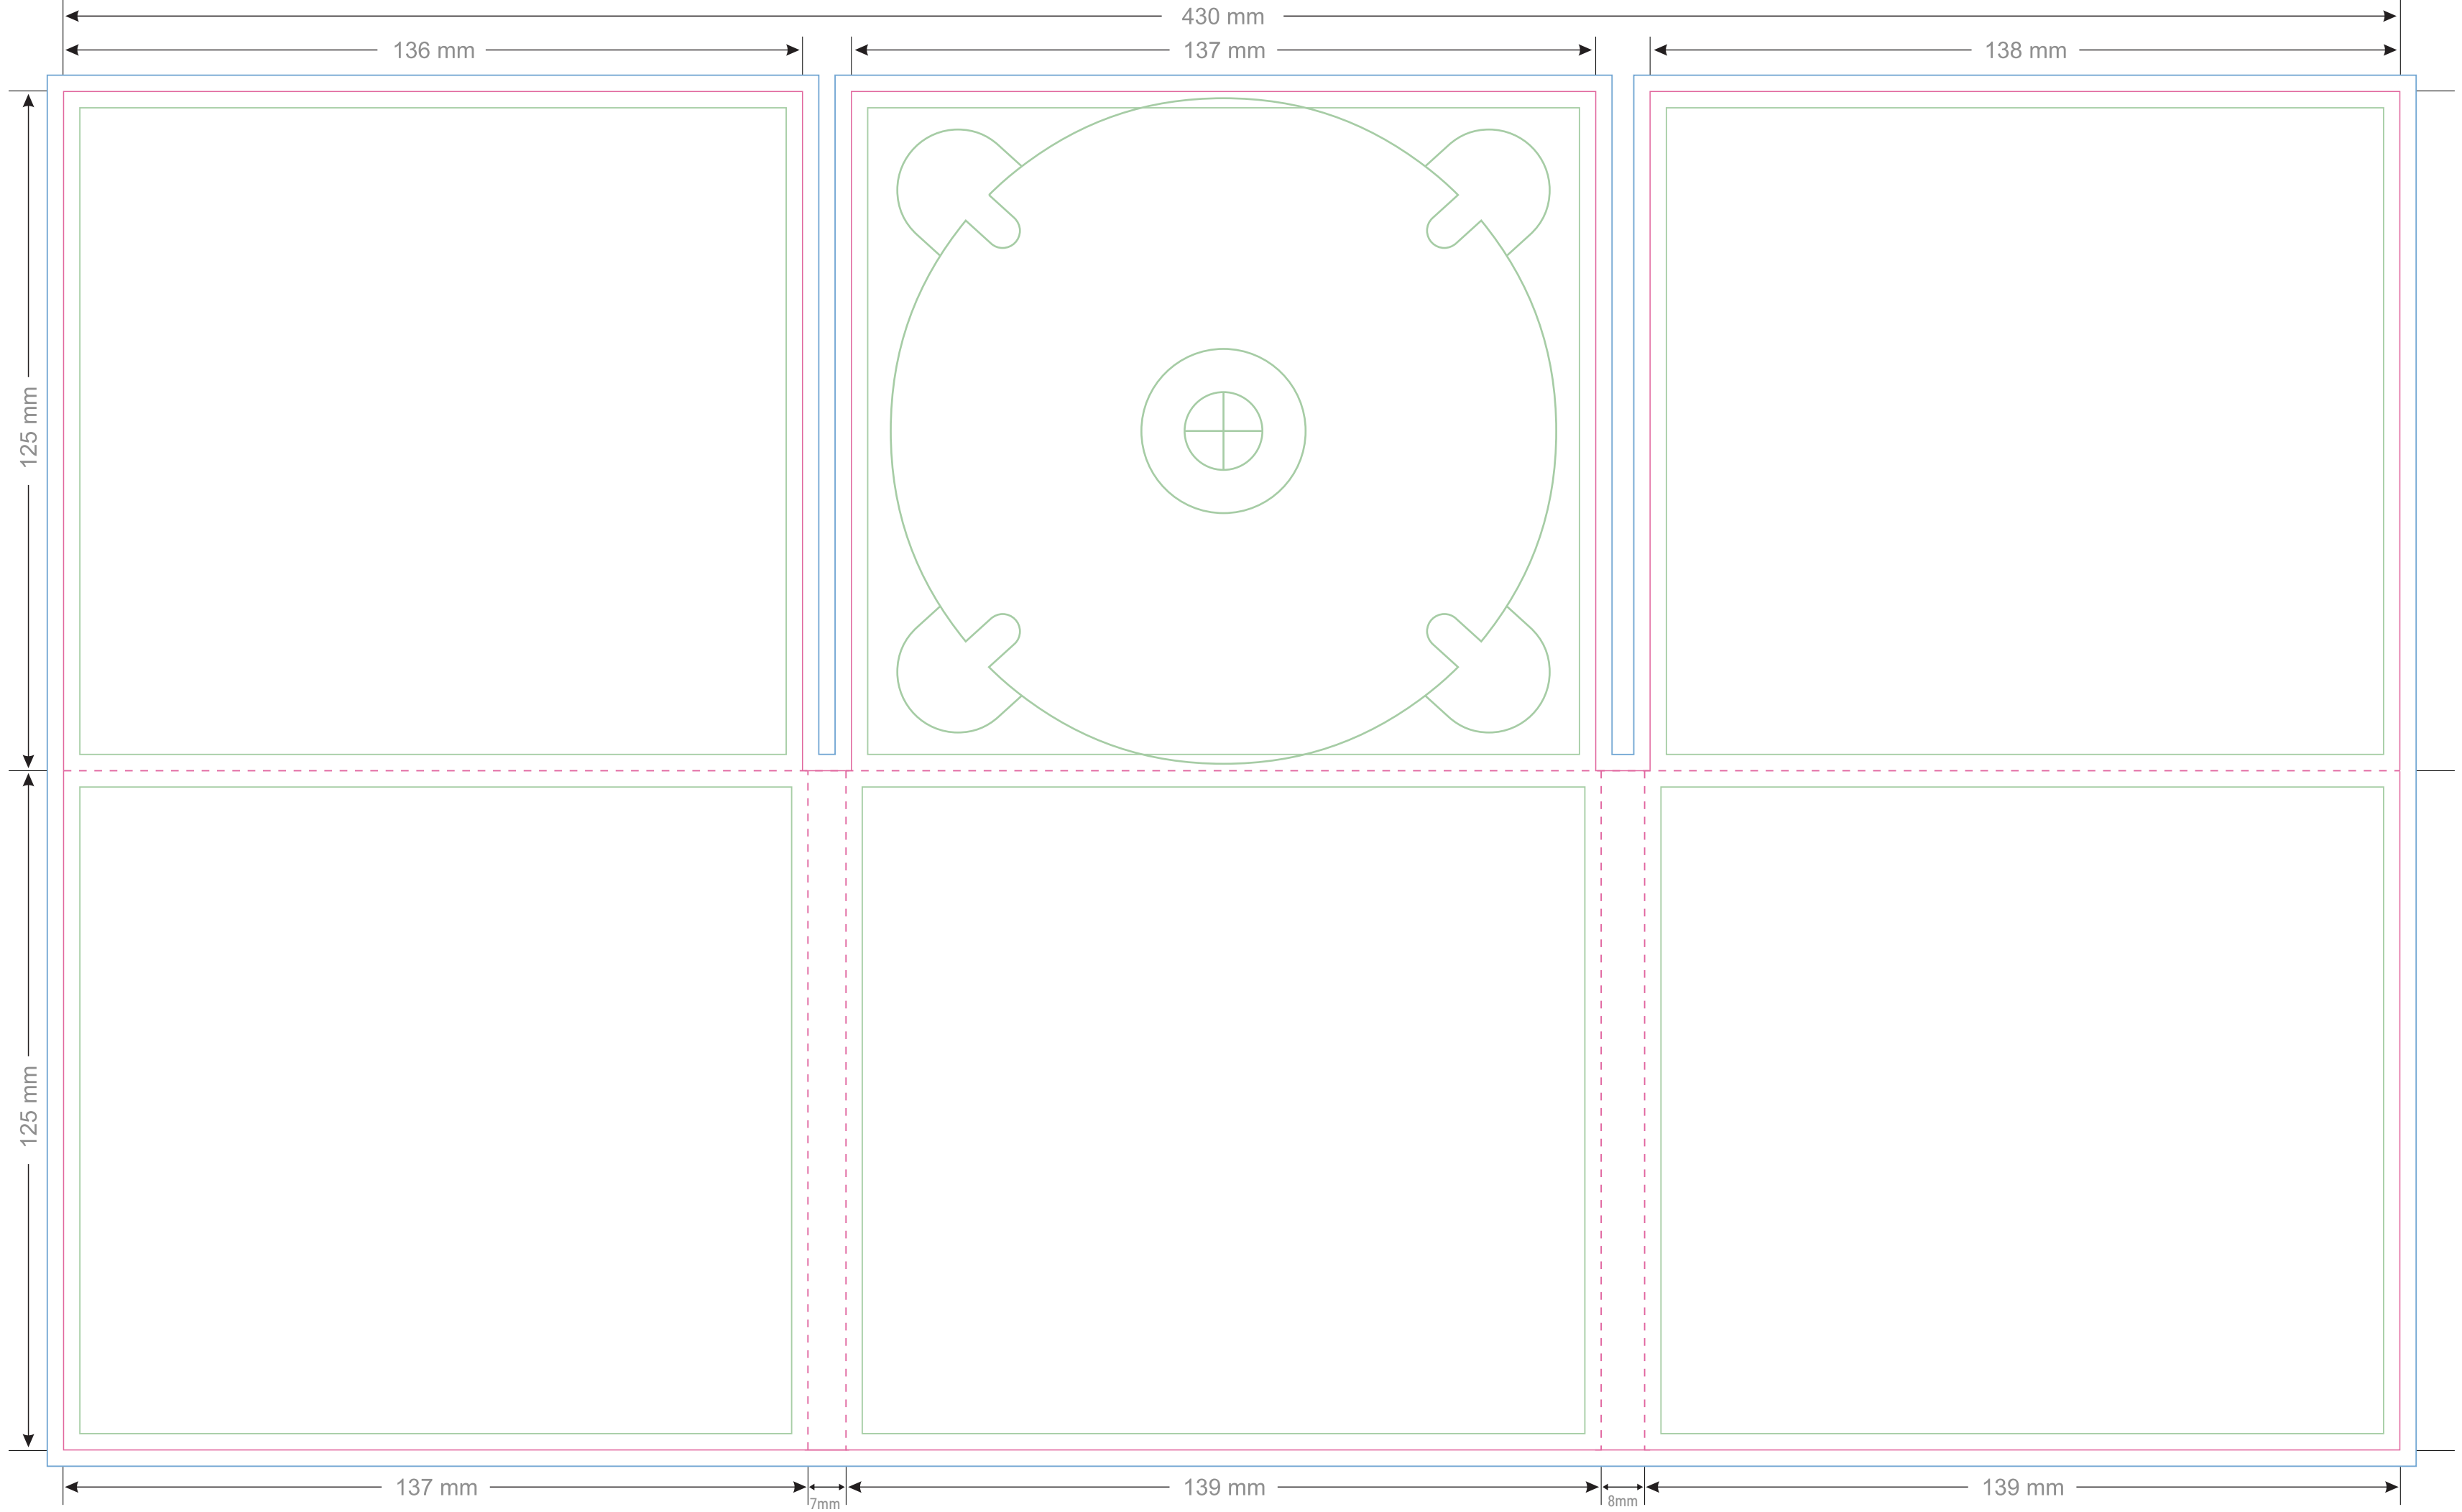

INSIDE RIGHT

INSIDE CENTRE

INSIDE LEFT

EXTRA PANEL

BACK

FRONT

DISC WIZARDS
Digipack 6 Panel 1 CD Center

LEGEND

BLEED		C	
SAFETY		M	
TRIMLINE		Y	
FOLD		K	