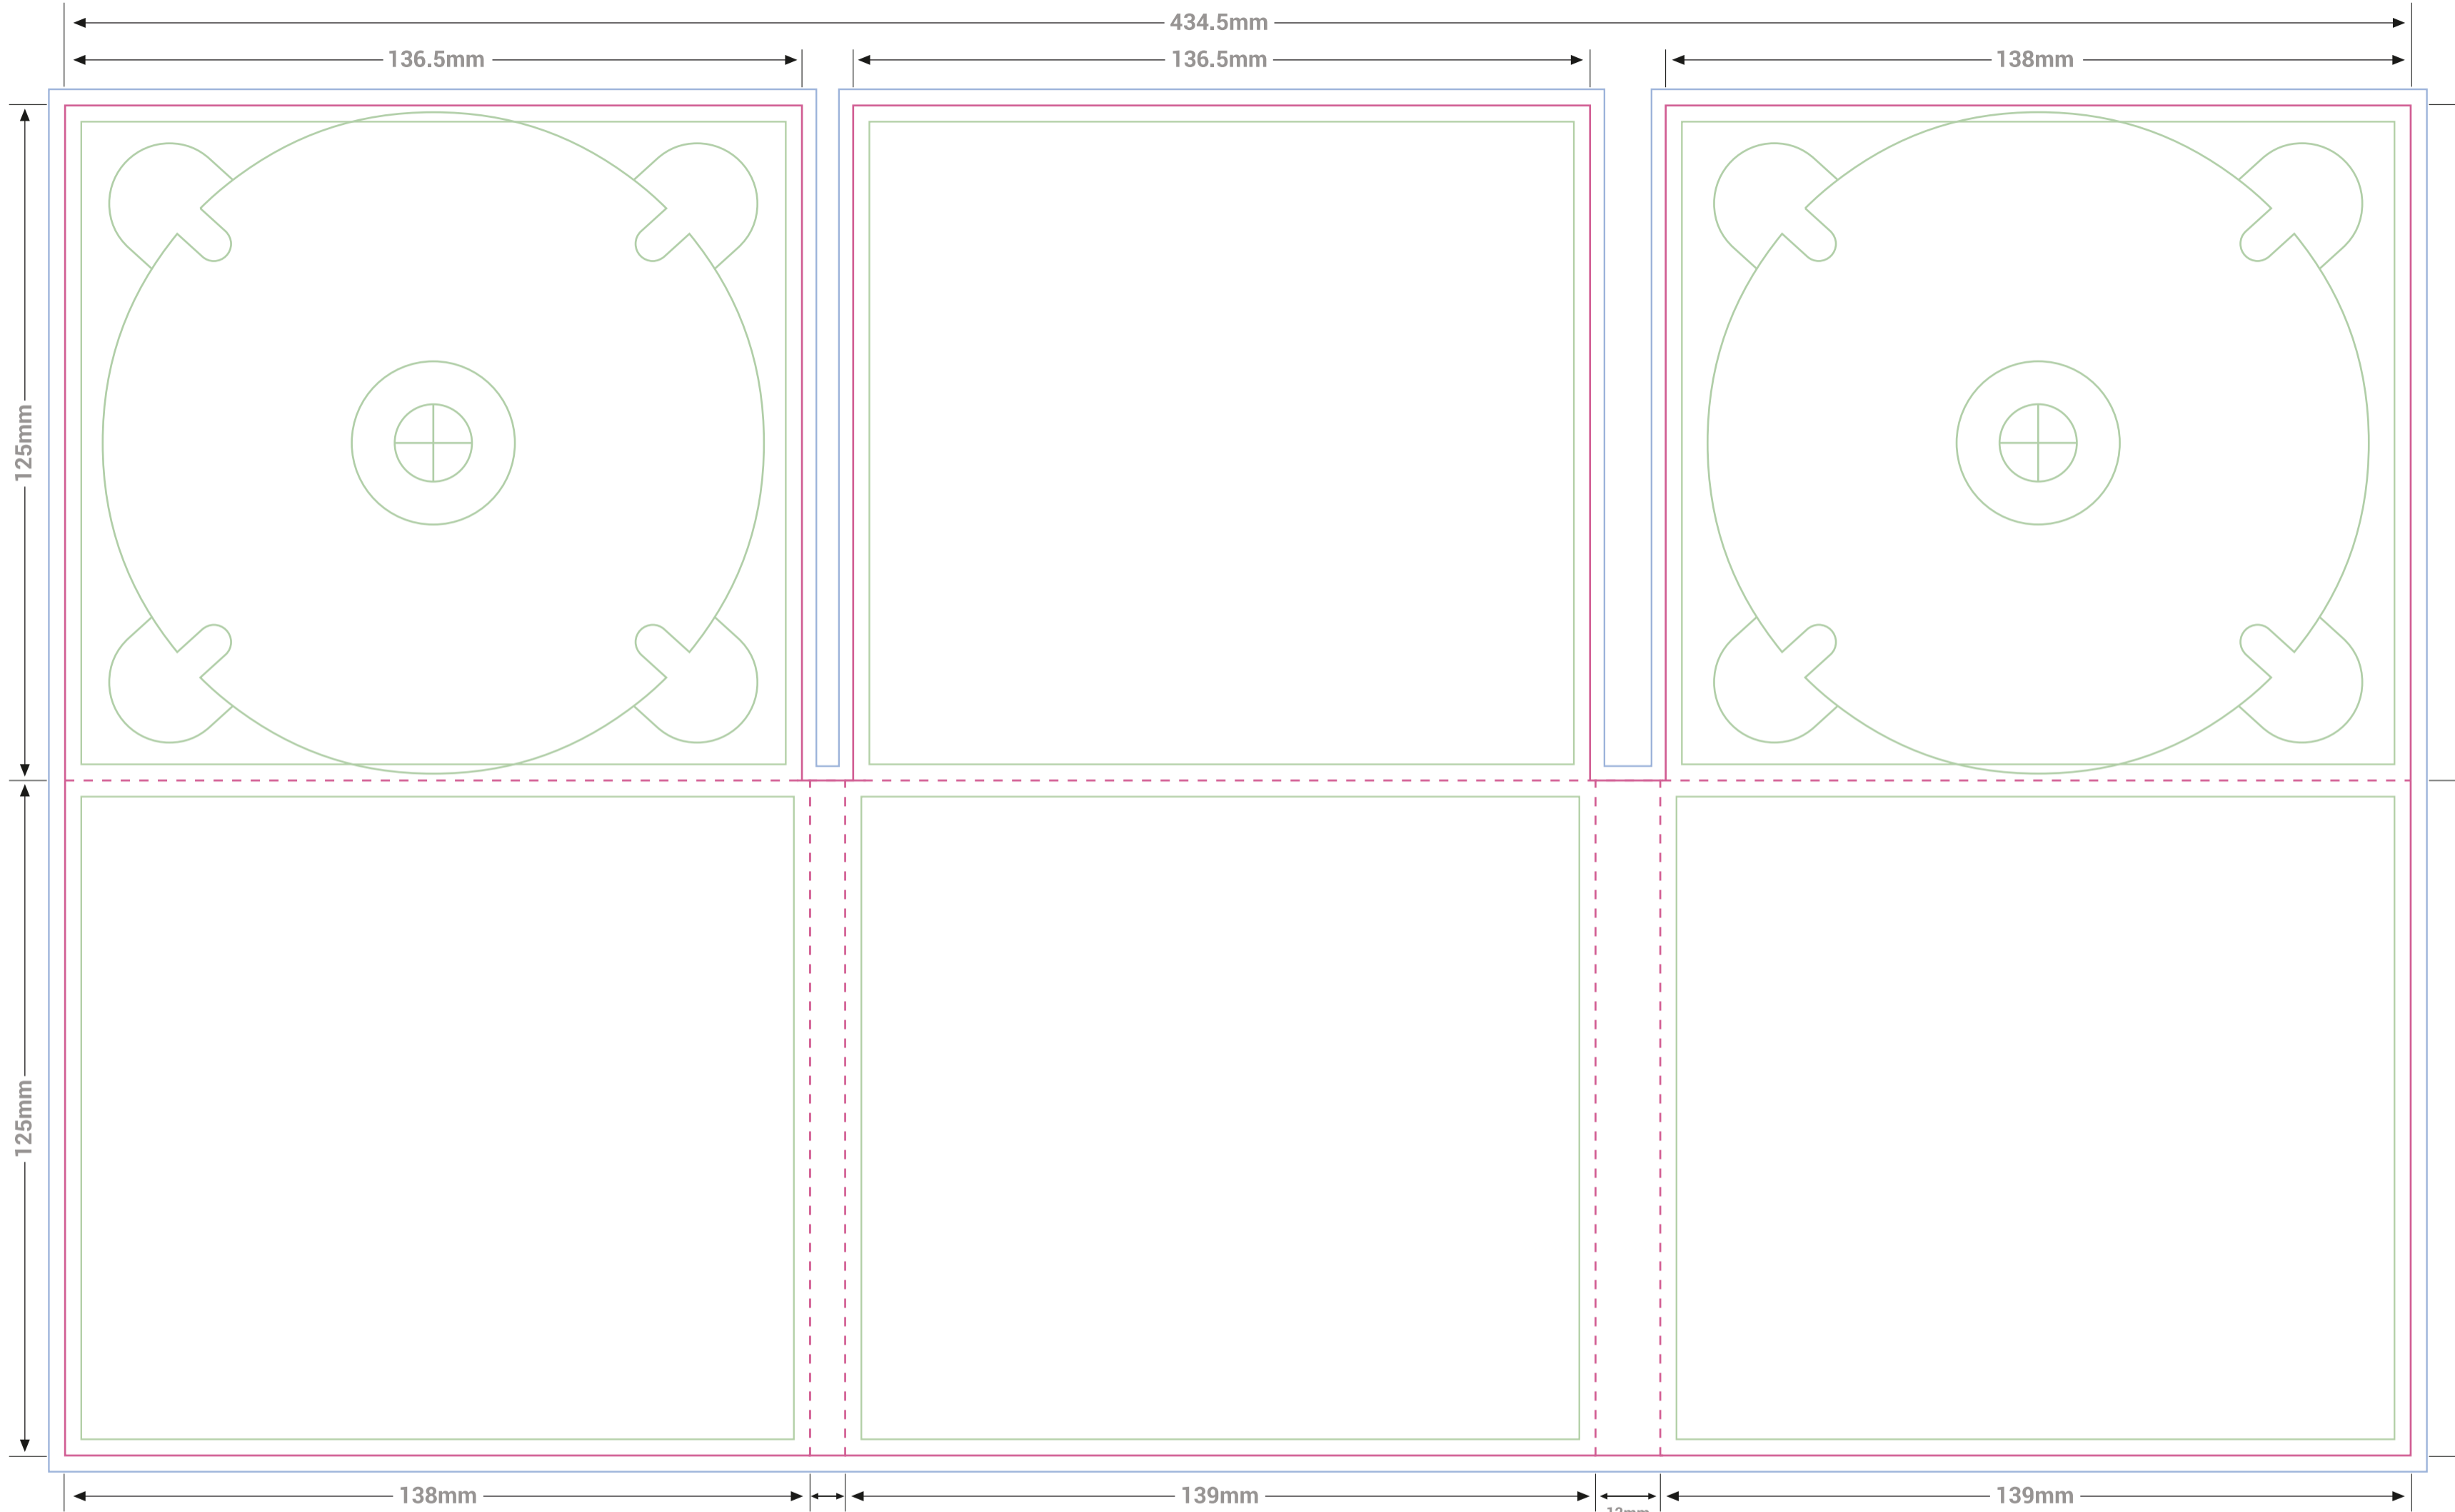

INSIDE RIGHT

INSIDE CENTRE

INSIDE LEFT

EXTRA PANEL

BACK

FRONT

DISC WIZARDS
Digipack 6Panel 2CD Left Right

LEGEND

BLEED		C
SAFETY		M
TRIMLINE		Y
FOLD		K