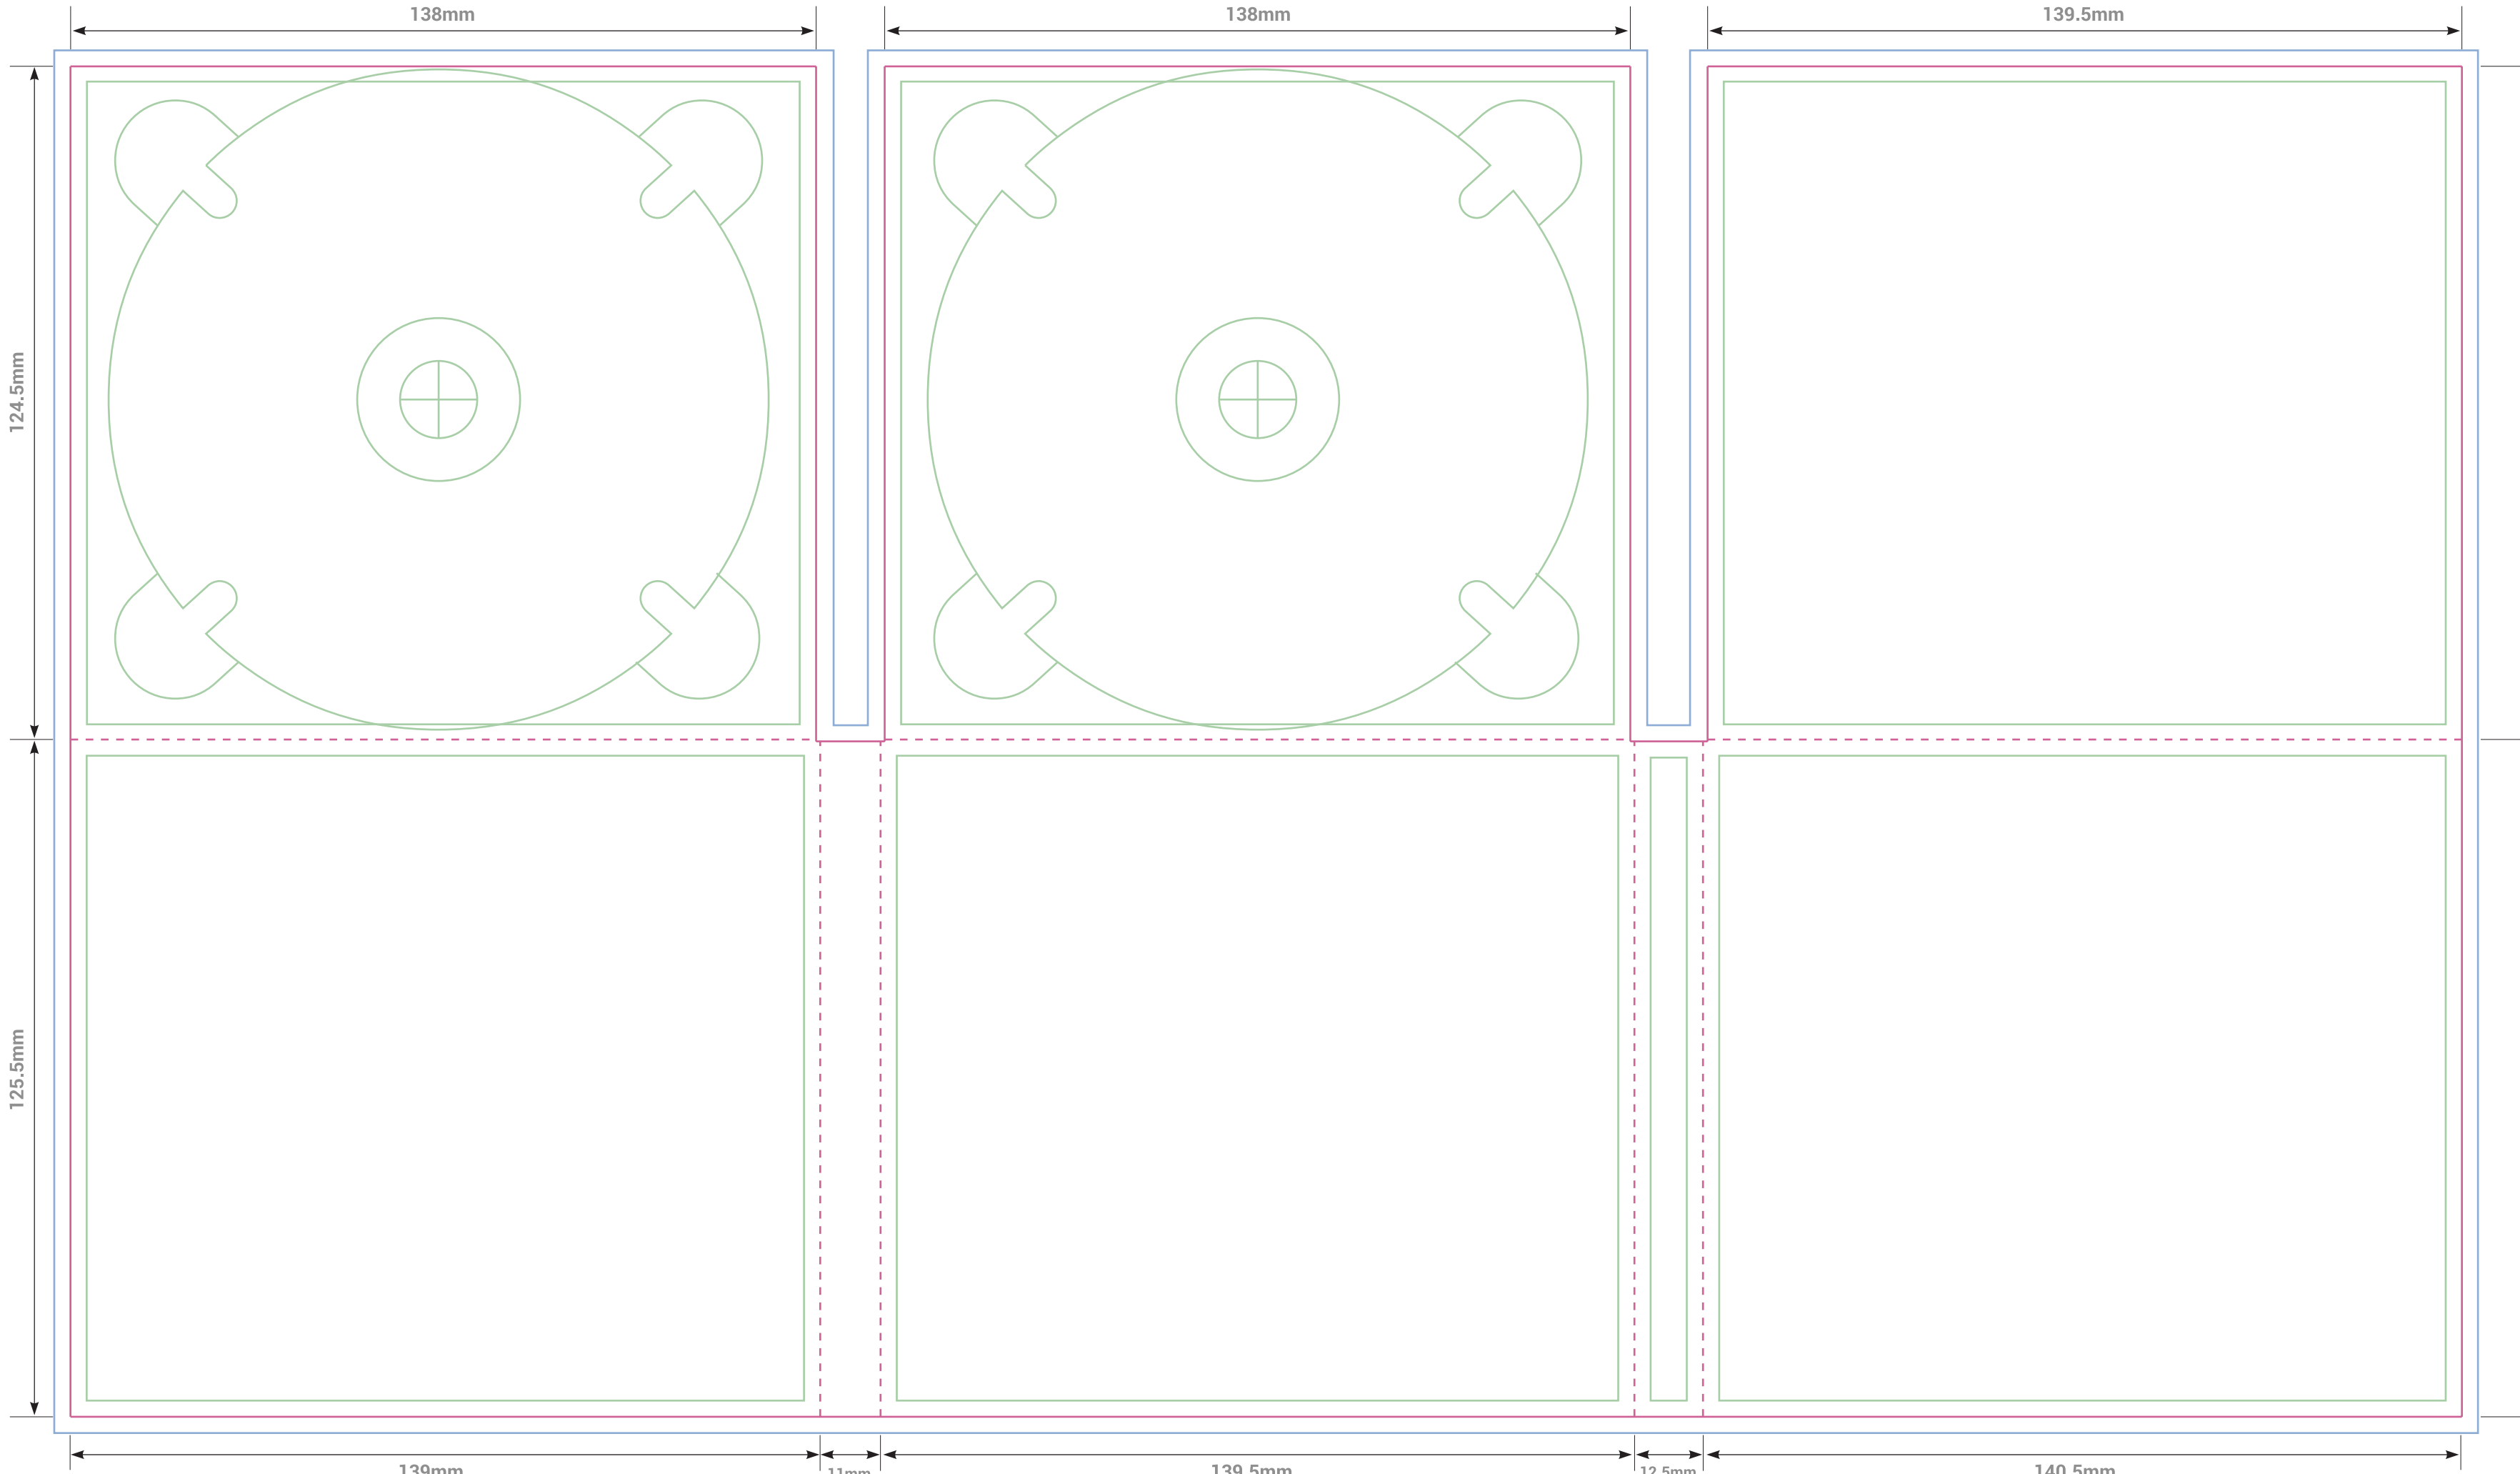

Inside Right

Inside Center

Inside Left

Back

Front

Digipack 6 Panel 2 Disc

**LEGEND**

- BLEED — ■ C
- SAFETY — ■ M
- TRIMLINE — ■ Y
- FOLD - - - ■ K