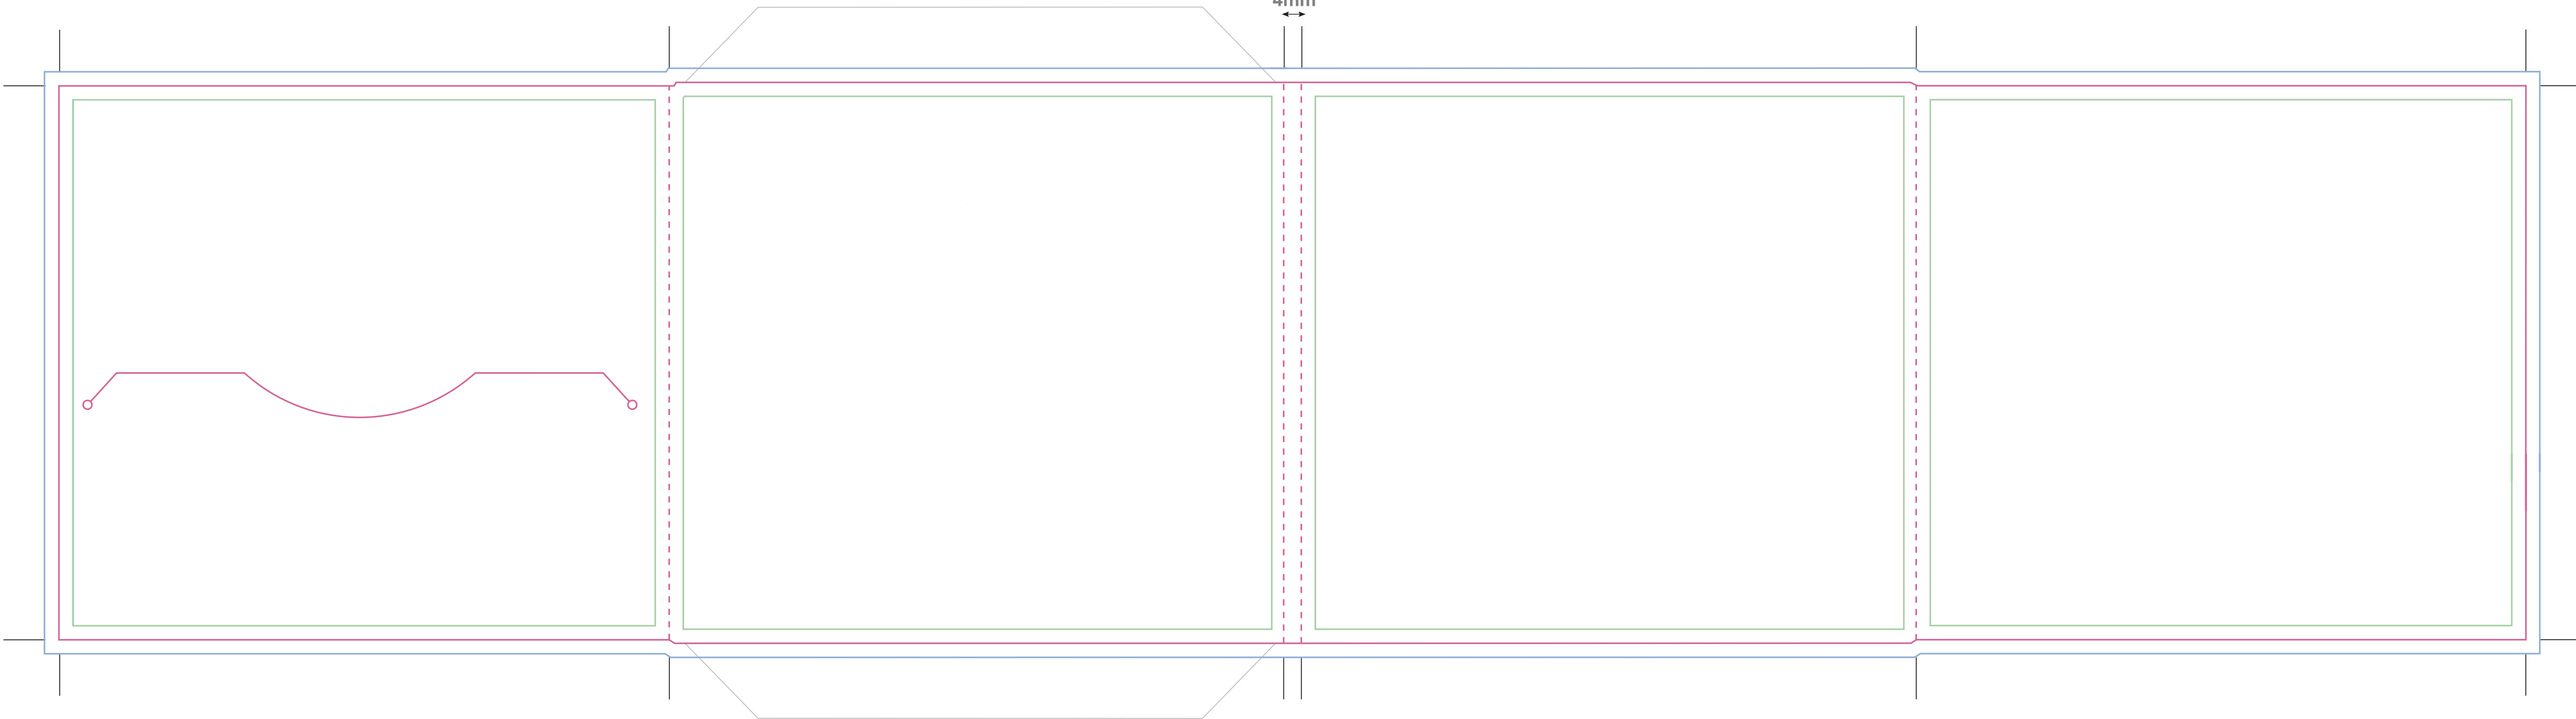

INSIDE RIGHT
138 x 125.5mm

BACK
139 x 127mm

FRONT
139 x 127mm

INSIDE LEFT
138 x 125.5mm

4mm

DISC WIZARDS
CD Wallet M Slot

LEGEND

| | |
|----------|---|
| BLEED | C |
| SAFETY | M |
| TRIMLINE | Y |
| FOLD | K |