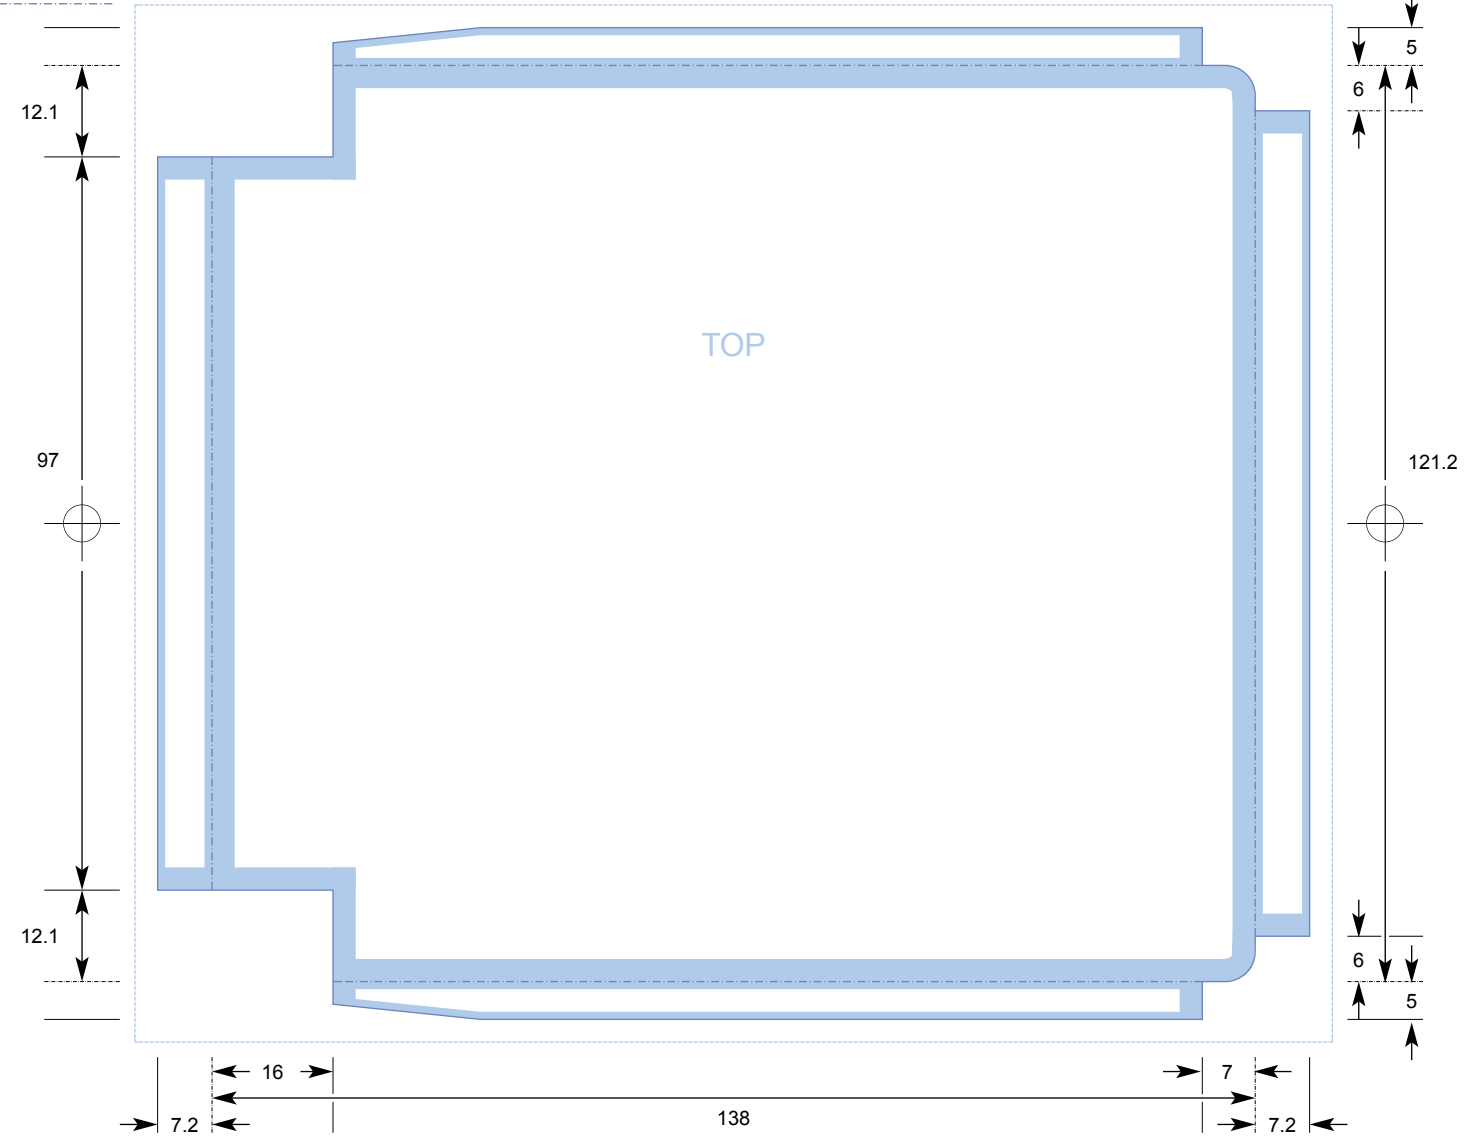

Key:
 No text area
 Bleed
 Trim
 Fold

CTP Template: CD_INL7
Compact Disc Super Jewel Box NH Standard Bottom Inlay (CD447)
 Customer
 Catalogue No.
 Job Title

COLOURS
 CYAN
 MAGENTA
 YELLOW
 BLACK

PLEASE NOTE THIS TEMPLATE HAS BEEN CREATED USING SPECIFIC CO-ORDINATES REQUIRED FOR COMPUTER TO PLATE IMAGING AND IS NOT TO BE ALTERED, MOVED OR THE DOCUMENT SIZE CHANGED. ALL DIMENSIONS ARE IN MILLIMETRES. BLEED ALLOWANCE OF 3MM ON TRIMMED EDGES

Key:
 No text area
 Bleed
 Trim
 Fold

CTP Template: CD_INL8
Compact Disc Super Jewel Box NH Standard Bottom Inside Inlay (CD447)
 Customer
 Catalogue No.
 Job Title

COLOURS
 CYAN
 MAGENTA
 YELLOW
 BLACK

PLEASE NOTE THIS TEMPLATE HAS BEEN CREATED USING SPECIFIC CO-ORDINATES REQUIRED FOR COMPUTER TO PLATE IMAGING AND IS NOT TO BE ALTERED, MOVED OR THE DOCUMENT SIZE CHANGED. ALL DIMENSIONS ARE IN MILLIMETRES. BLEED ALLOWANCE OF 3MM ON TRIMMED EDGES