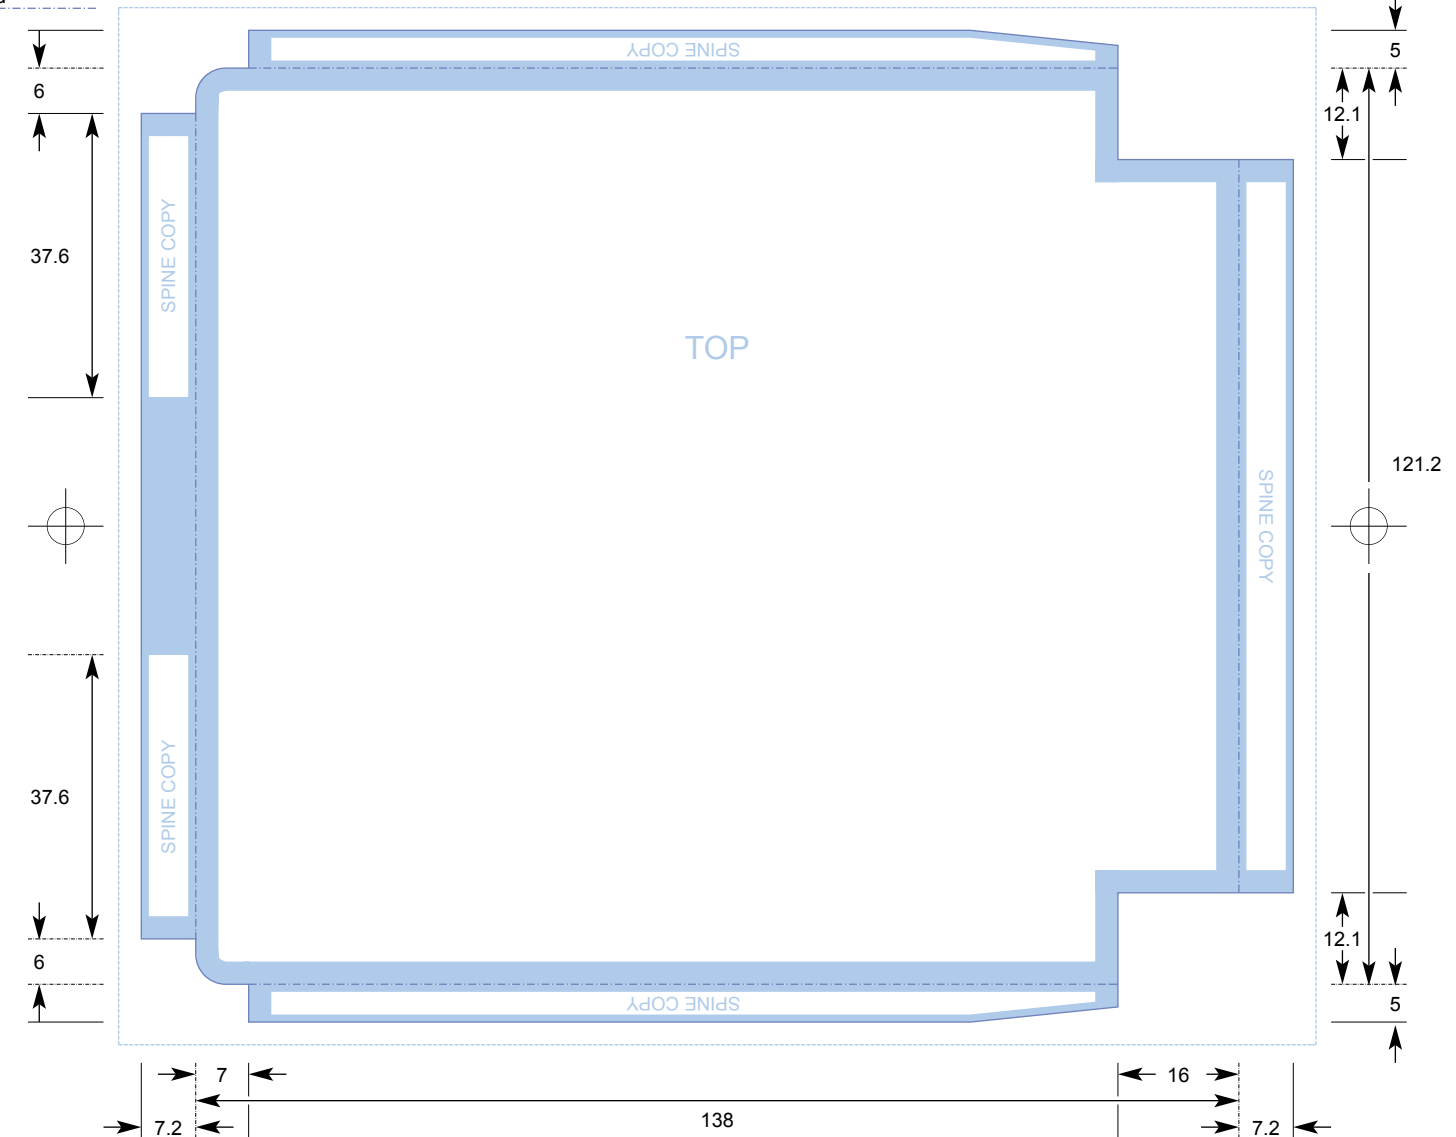

Key:
 No text area
 Bleed
 Trim
 Fold

CTP Template: CD_INL7
Compact Disc Super Jewel Box NH Standard Bottom Inlay (CD447)
 Customer
 Catalogue No.
 Job Title

COLOURS
 CYAN
 MAGENTA
 YELLOW
 BLACK

PLEASE NOTE THIS TEMPLATE HAS BEEN CREATED USING SPECIFIC CO-ORDINATES REQUIRED FOR COMPUTER TO PLATE IMAGING AND IS NOT TO BE ALTERED, MOVED OR THE DOCUMENT SIZE CHANGED. ALL DIMENSIONS ARE IN MILLIMETRES. BLEED ALLOWANCE OF 3MM ON TRIMMED EDGES

Key:
 No text area
 Bleed
 Trim
 Fold

CTP Template: CD_INL8
Compact Disc Super Jewel Box NH Standard Bottom Inside Inlay (CD447)
 Customer
 Catalogue No.
 Job Title

COLOURS
 CYAN
 MAGENTA
 YELLOW
 BLACK

PLEASE NOTE THIS TEMPLATE HAS BEEN CREATED USING SPECIFIC CO-ORDINATES REQUIRED FOR COMPUTER TO PLATE IMAGING AND IS NOT TO BE ALTERED, MOVED OR THE DOCUMENT SIZE CHANGED. ALL DIMENSIONS ARE IN MILLIMETRES. BLEED ALLOWANCE OF 3MM ON TRIMMED EDGES