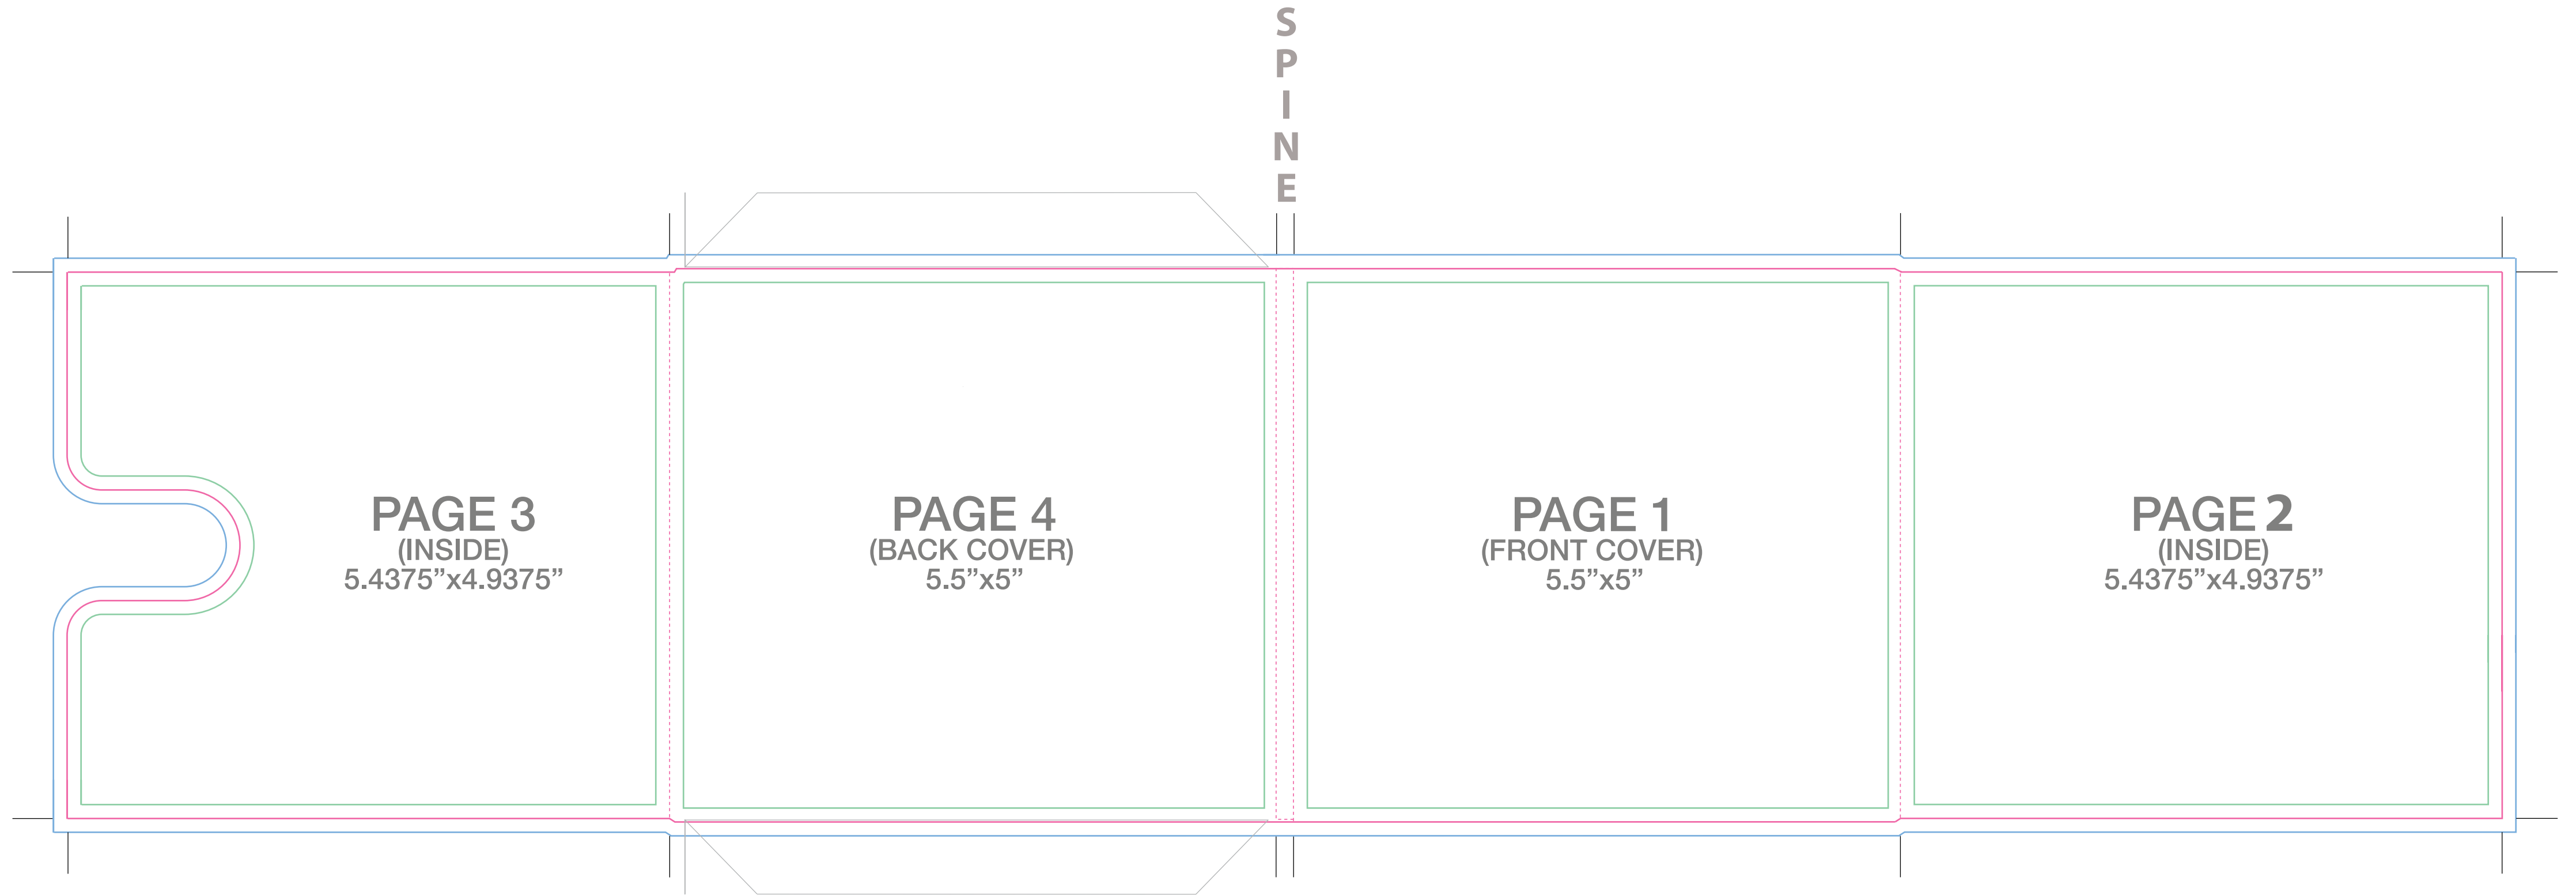

Disc Wizards - Wallet template

S  
P  
I  
N  
E

**PAGE 3**  
(INSIDE)  
5.4375"x4.9375"

**PAGE 4**  
(BACK COVER)  
5.5"x5"

**PAGE 1**  
(FRONT COVER)  
5.5"x5"

**PAGE 2**  
(INSIDE)  
5.4375"x4.9375"

Purple line - cut marks

green line - safety margin

blue line - bleed marks

purple dashes - creasing marks

Questions? - [info@discwizards.com](mailto:info@discwizards.com)