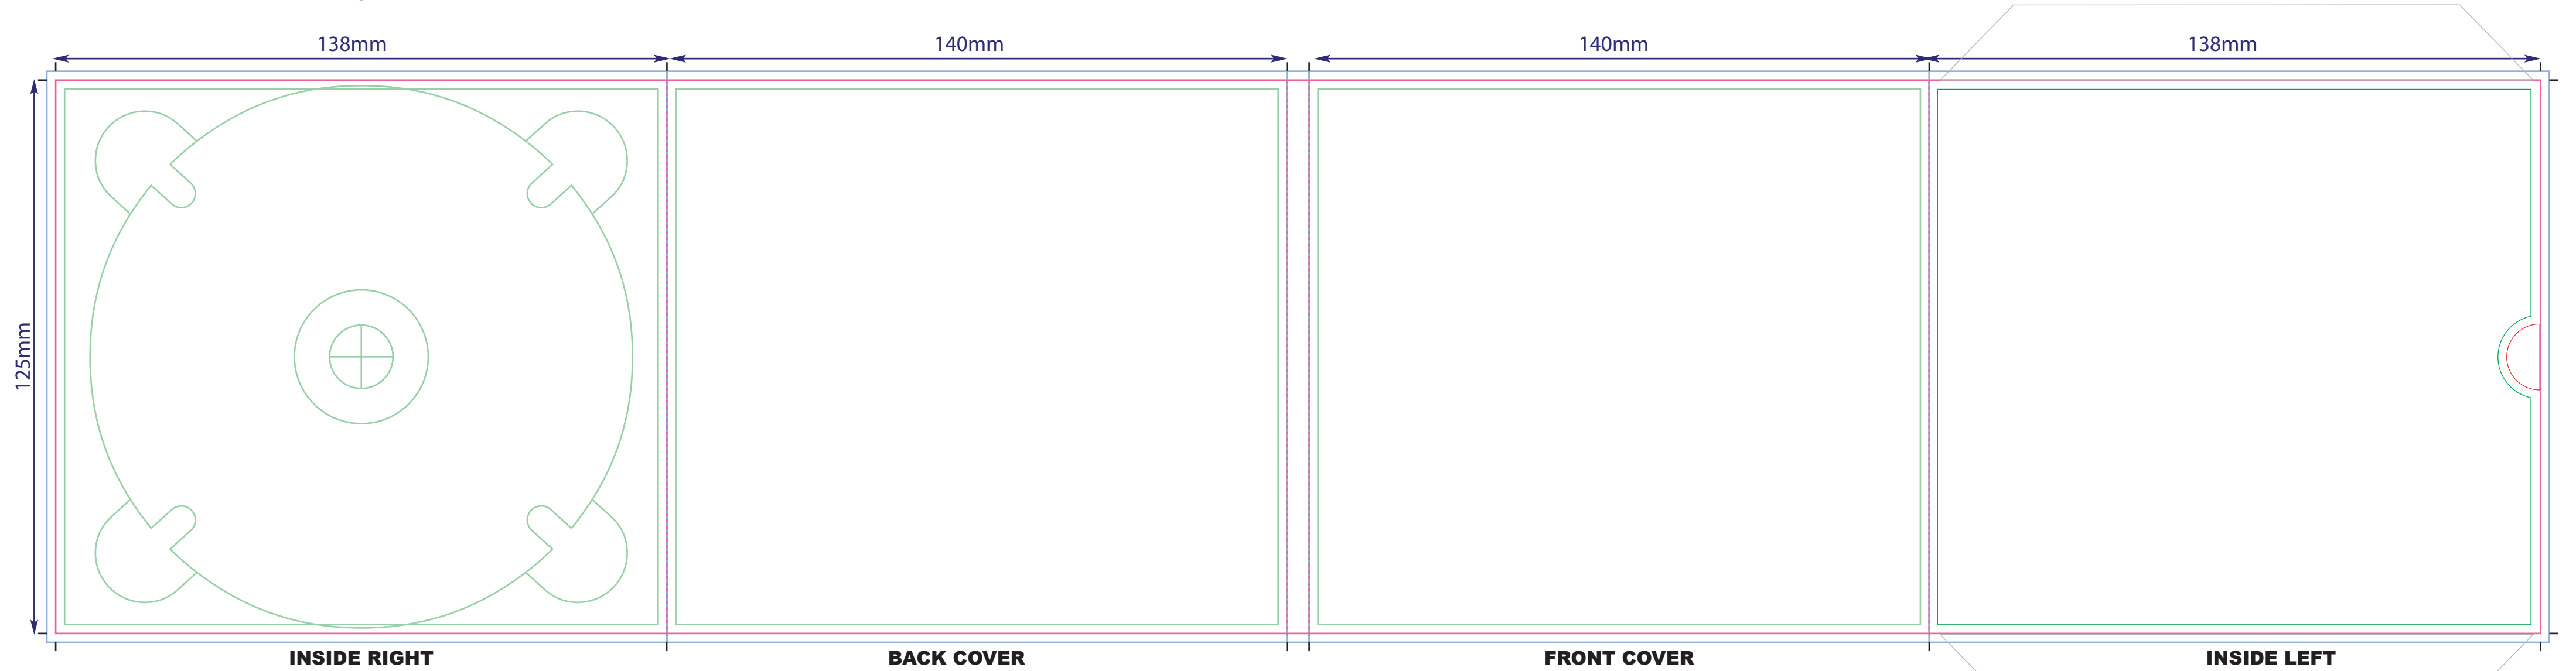

Disc Wizards 4 Panel DigiPak

Red Line - Cut Marks Green Line - Safety Margin Blue Line - Bleed Marks Dotted Line - Perforation