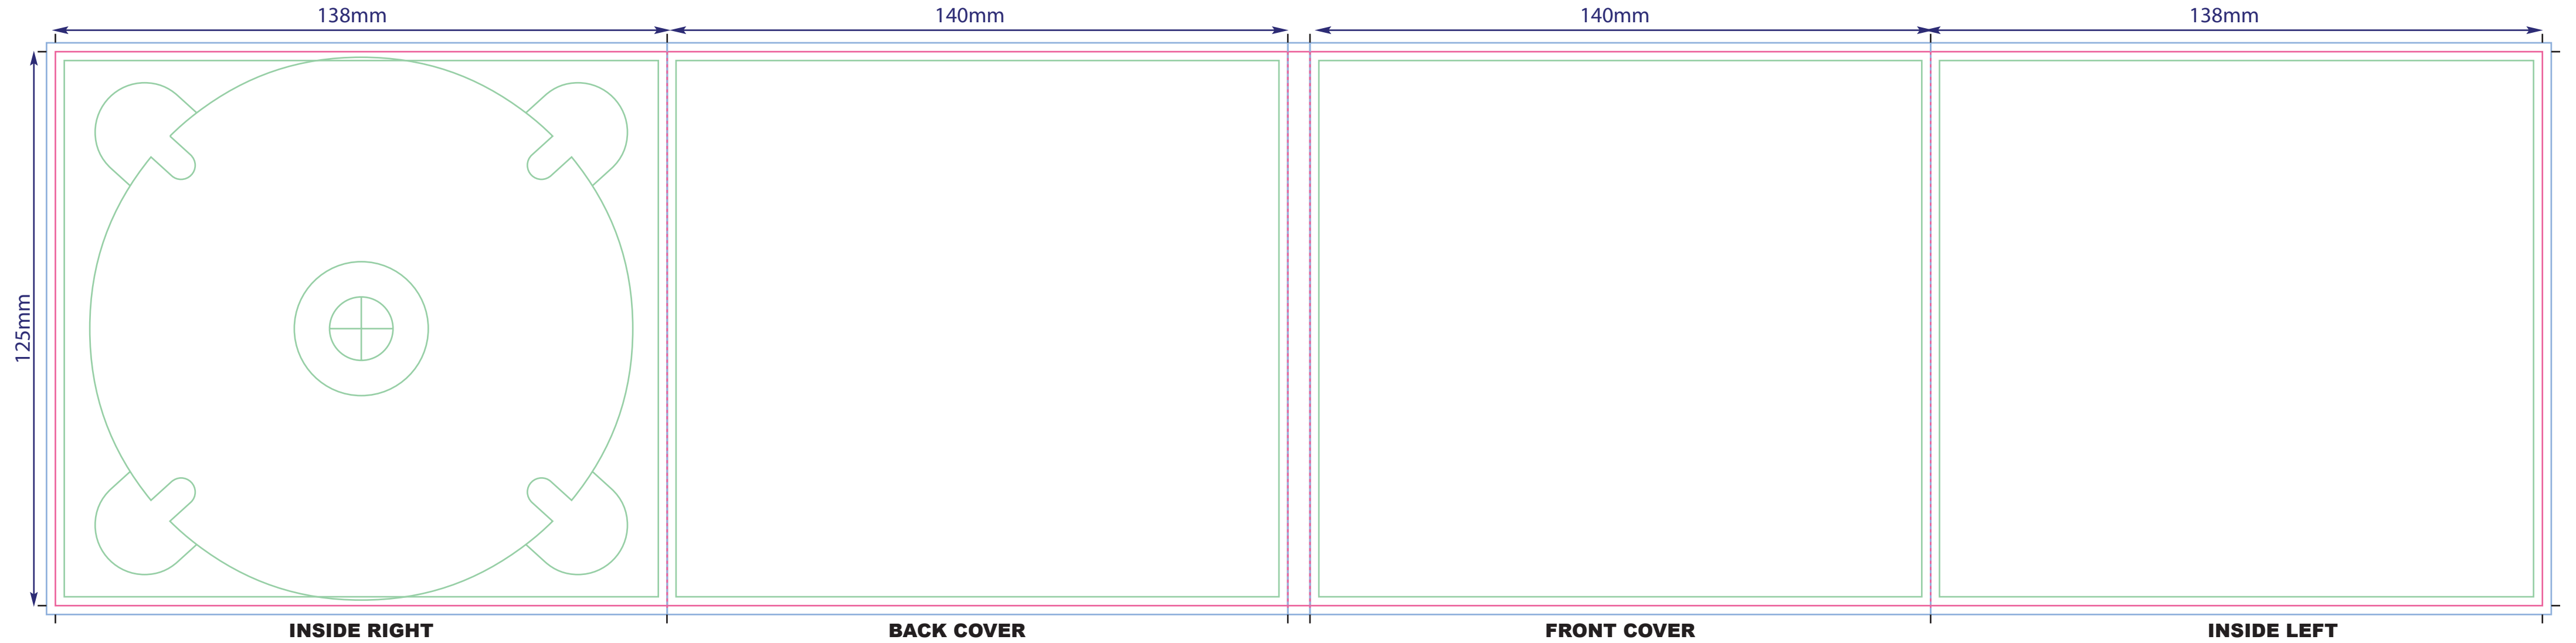

Disc Wizards 4 Panel DigiPak

Red Line - Cut Marks Green Line - Safety Margin Blue Line - Bleed Marks Dotted Line - Perforation