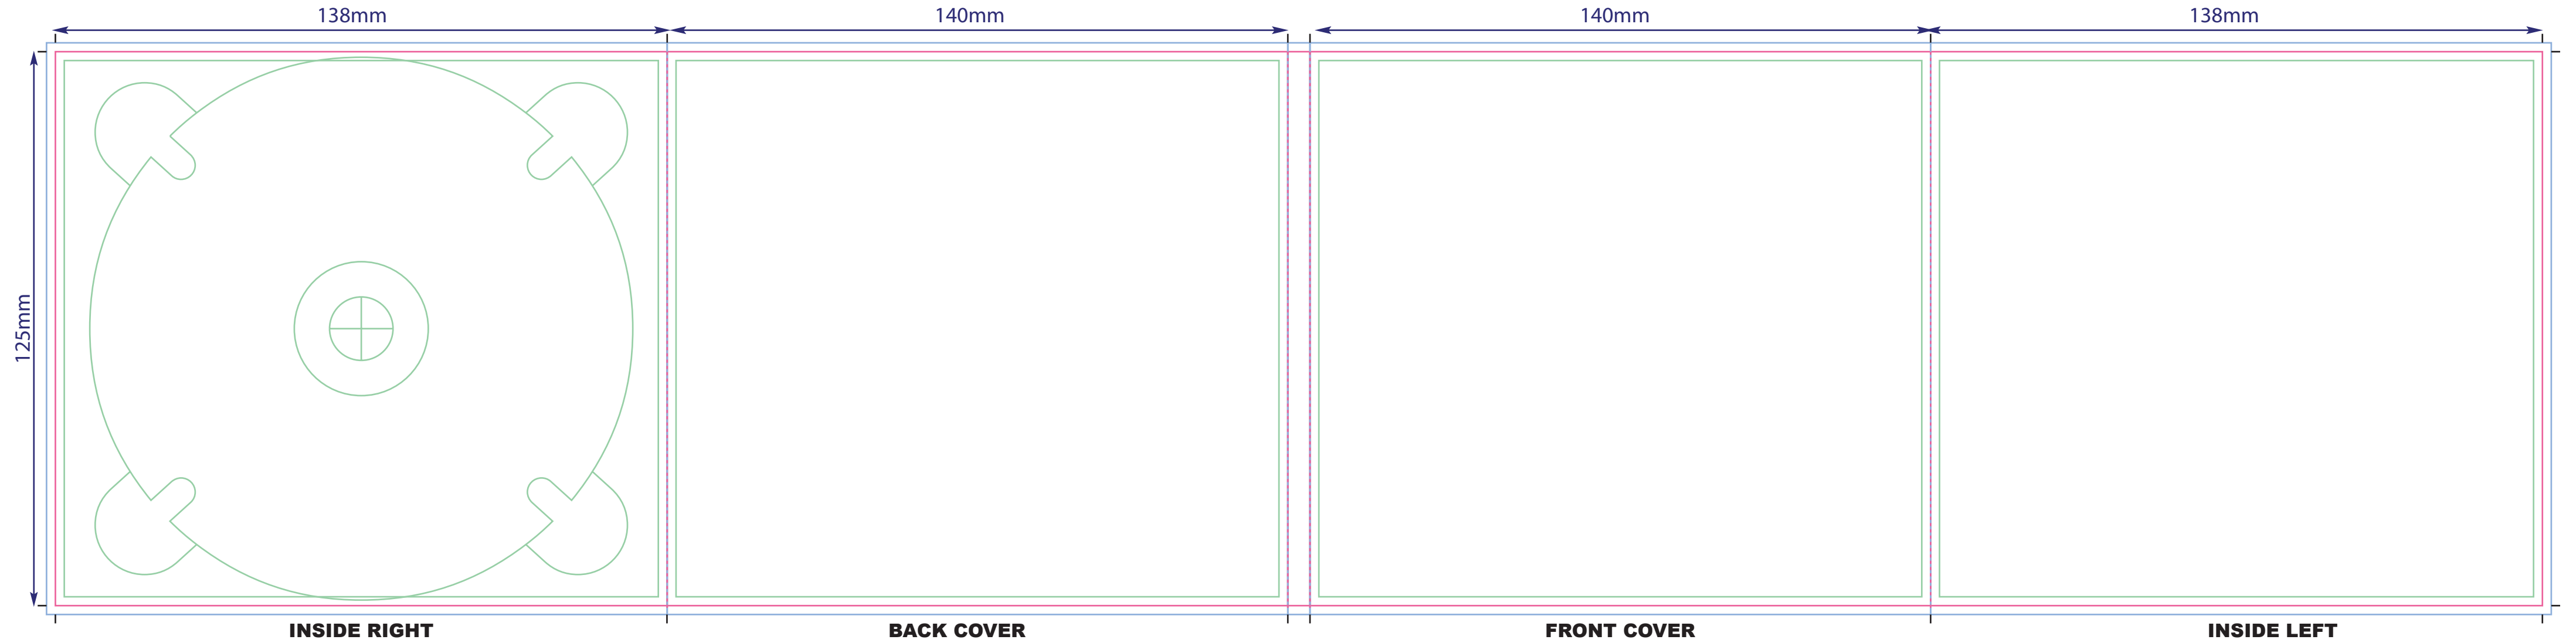

Disc Wizards 4 Panel DigiPak

Red Line - Cut Marks Green Line - Safety Margin Blue Line - Bleed Marks Dotted Line - Perforation