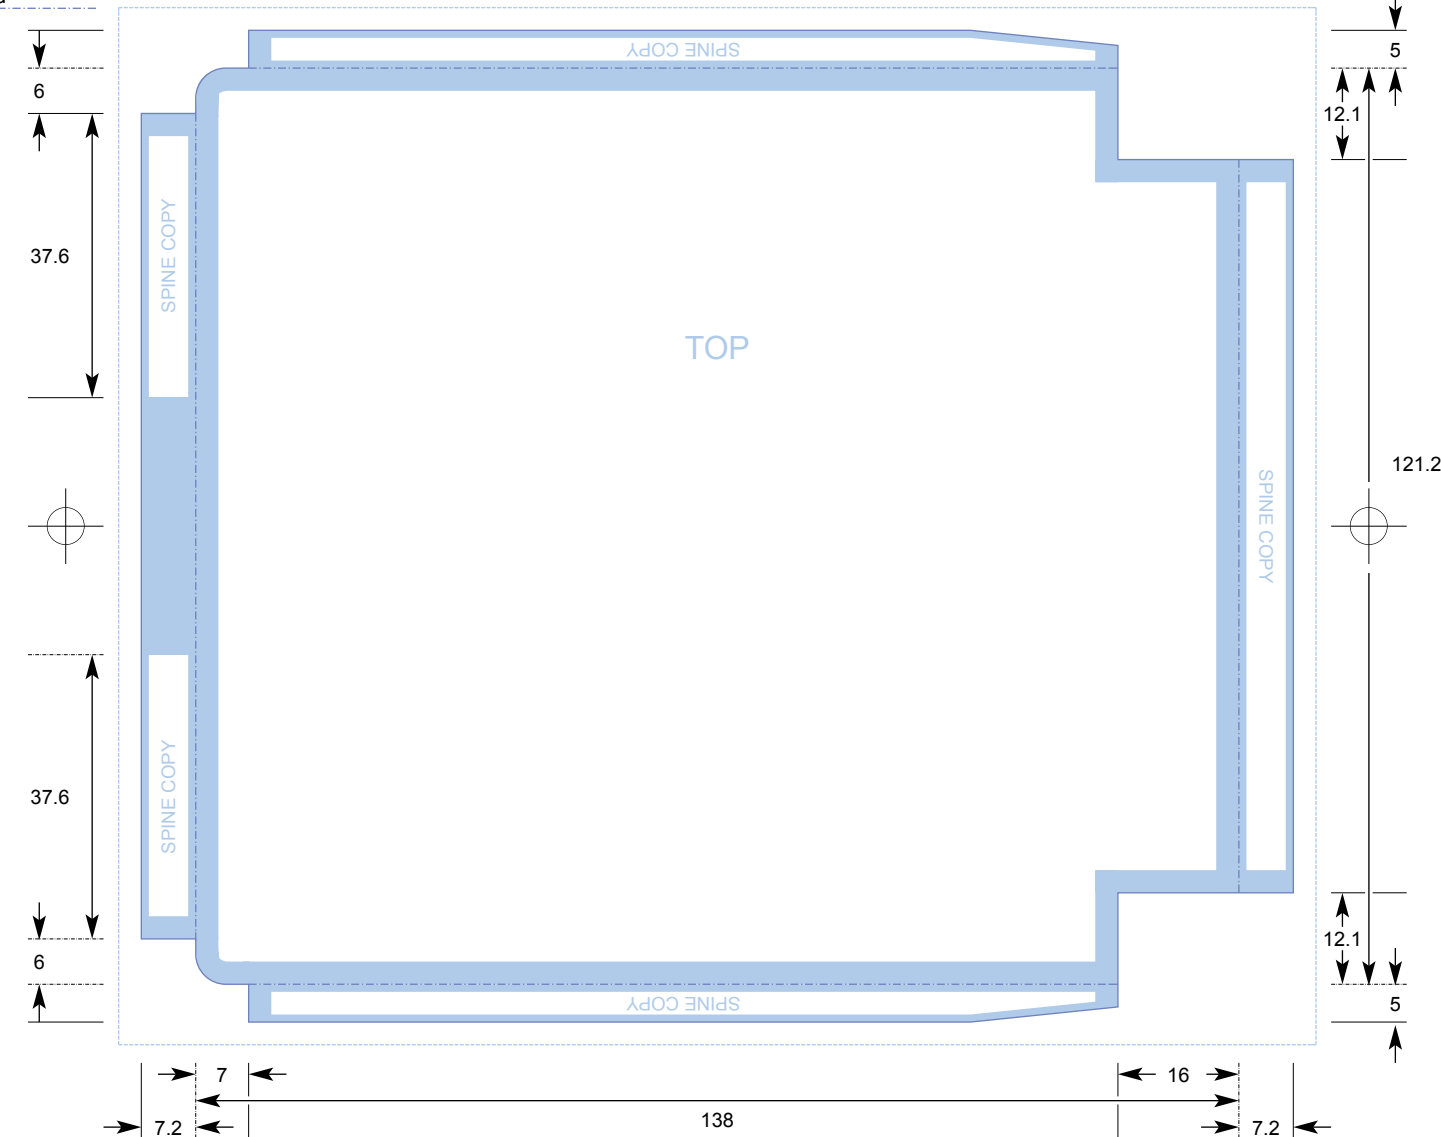

Key:
 No text area
 Bleed
 Trim
 Fold

CTP Template: CD_INL7
Compact Disc Super Jewel Box NH Standard Bottom Inlay (CD447)
 Customer
 Catalogue No.
 Job Title

COLOURS
 CYAN
 MAGENTA
 YELLOW
 BLACK

PLEASE NOTE THIS TEMPLATE HAS BEEN CREATED USING SPECIFIC CO-ORDINATES REQUIRED FOR COMPUTER TO PLATE IMAGING AND IS NOT TO BE ALTERED, MOVED OR THE DOCUMENT SIZE CHANGED. ALL DIMENSIONS ARE IN MILLIMETRES. BLEED ALLOWANCE OF 3MM ON TRIMMED EDGES

Key:
 No text area
 Bleed
 Trim
 Fold

CTP Template: CD_INL8
Compact Disc Super Jewel Box NH Standard Bottom Inside Inlay (CD447)
 Customer
 Catalogue No.
 Job Title

COLOURS
 CYAN
 MAGENTA
 YELLOW
 BLACK

PLEASE NOTE THIS TEMPLATE HAS BEEN CREATED USING SPECIFIC CO-ORDINATES REQUIRED FOR COMPUTER TO PLATE IMAGING AND IS NOT TO BE ALTERED, MOVED OR THE DOCUMENT SIZE CHANGED. ALL DIMENSIONS ARE IN MILLIMETRES. BLEED ALLOWANCE OF 3MM ON TRIMMED EDGES