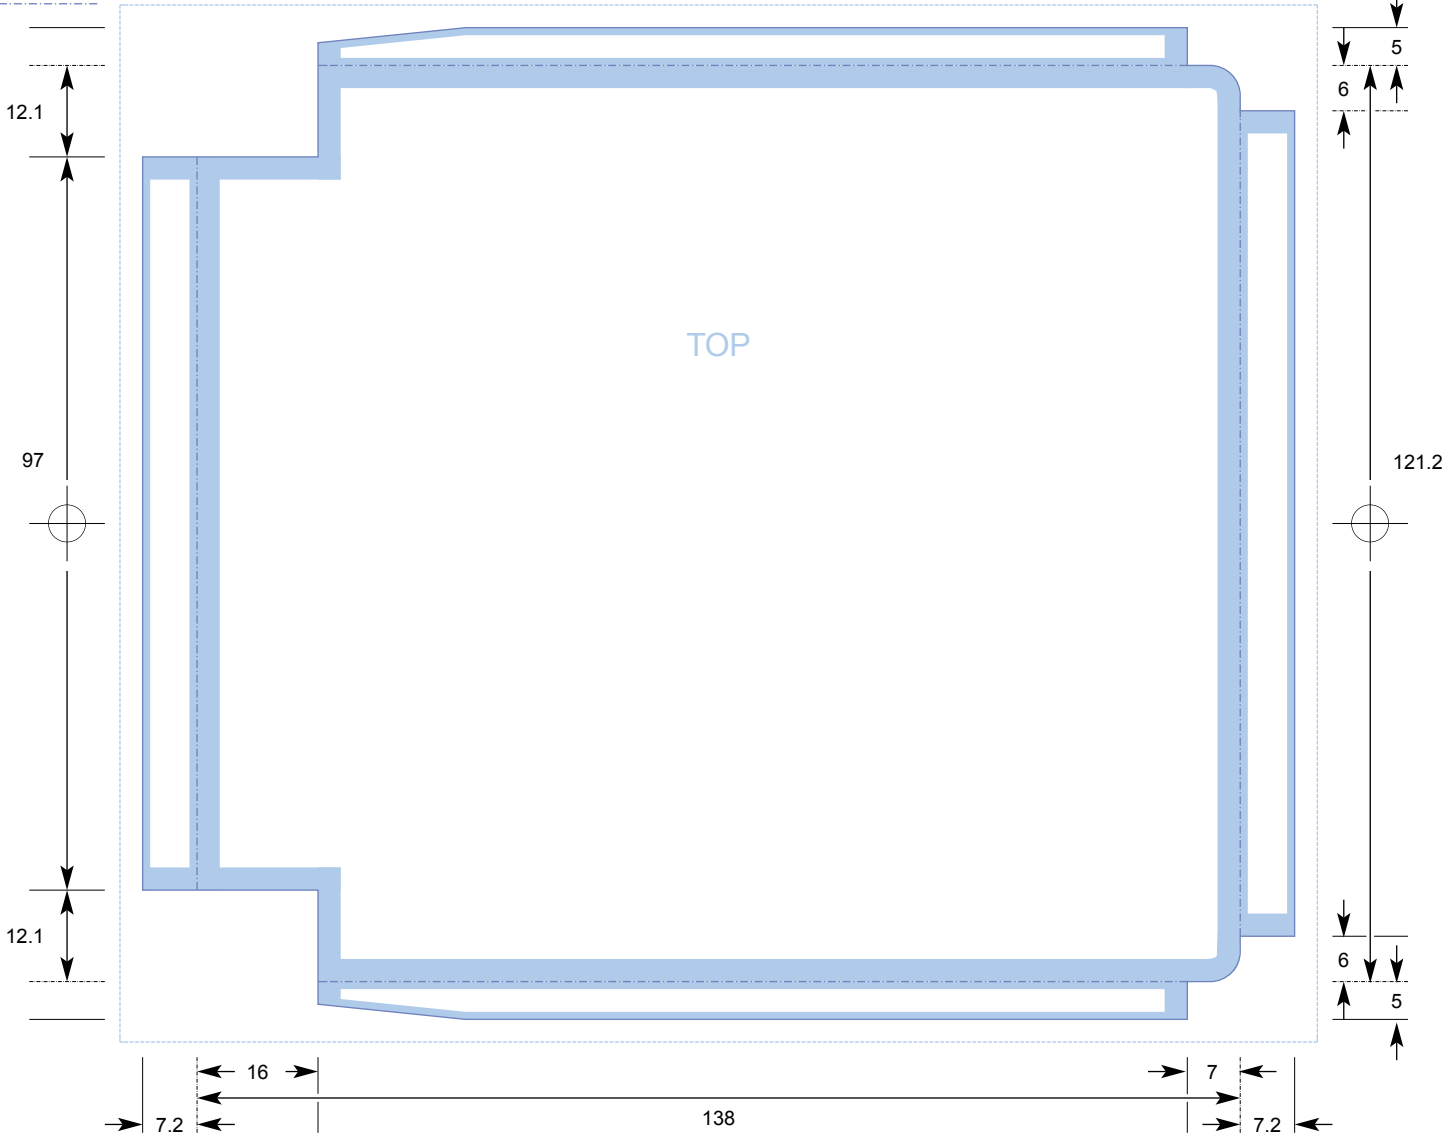

Key:
 No text area
 Bleed
 Trim
 Fold

CTP Template: CD_INL7
Compact Disc Super Jewel Box NH Standard Bottom Inlay (CD447)
 Customer
 Catalogue No.
 Job Title

COLOURS
 CYAN
 MAGENTA
 YELLOW
 BLACK

PLEASE NOTE THIS TEMPLATE HAS BEEN CREATED USING SPECIFIC CO-ORDINATES REQUIRED FOR COMPUTER TO PLATE IMAGING AND IS NOT TO BE ALTERED, MOVED OR THE DOCUMENT SIZE CHANGED. ALL DIMENSIONS ARE IN MILLIMETRES. BLEED ALLOWANCE OF 3MM ON TRIMMED EDGES

Key:
 No text area
 Bleed
 Trim
 Fold

CTP Template: CD_INL8
Compact Disc Super Jewel Box NH Standard Bottom Inside Inlay (CD447)
 Customer
 Catalogue No.
 Job Title

COLOURS
 CYAN
 MAGENTA
 YELLOW
 BLACK

PLEASE NOTE THIS TEMPLATE HAS BEEN CREATED USING SPECIFIC CO-ORDINATES REQUIRED FOR COMPUTER TO PLATE IMAGING AND IS NOT TO BE ALTERED, MOVED OR THE DOCUMENT SIZE CHANGED. ALL DIMENSIONS ARE IN MILLIMETRES. BLEED ALLOWANCE OF 3MM ON TRIMMED EDGES