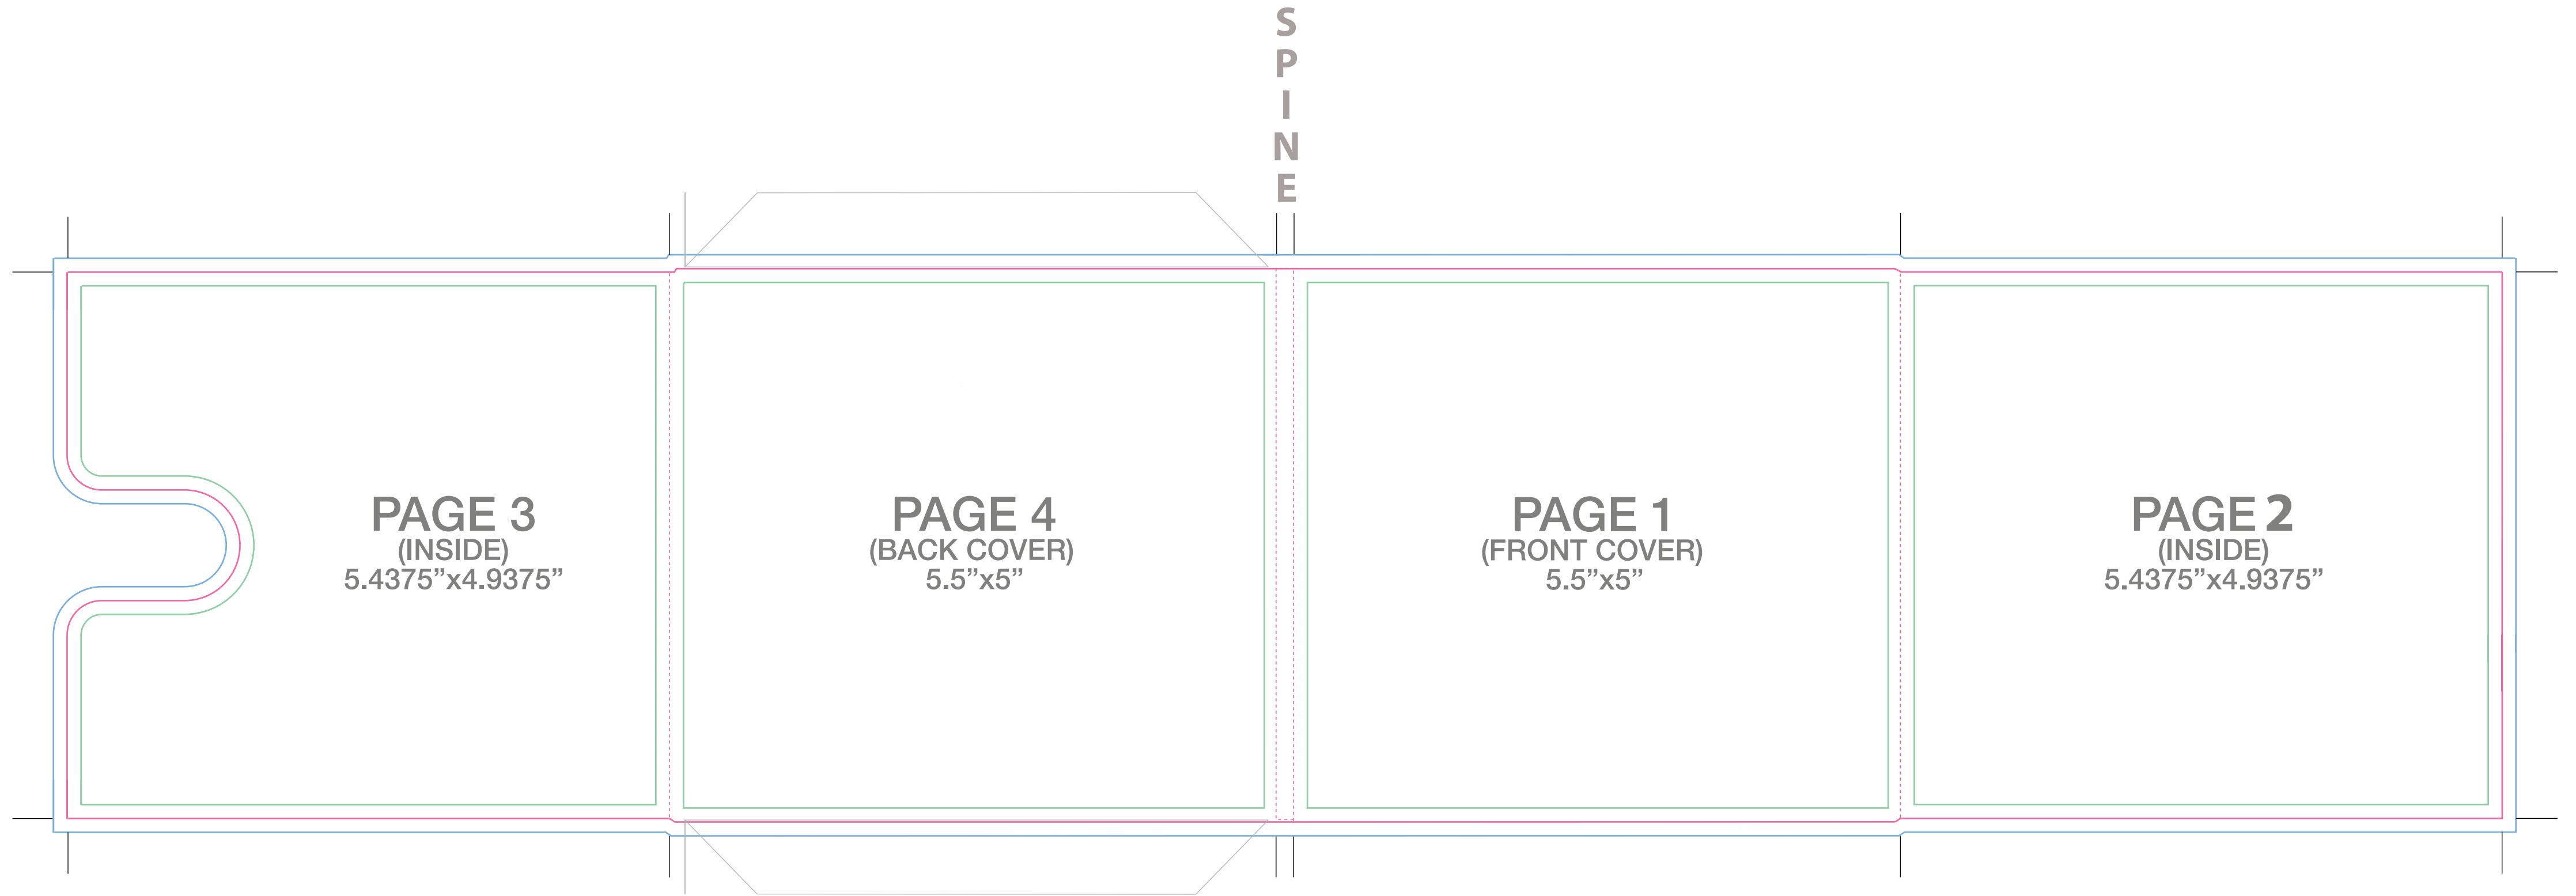

Disc Wizards - Wallet template

S
P
I
N
E

PAGE 3
(INSIDE)
5.4375"x4.9375"

PAGE 4
(BACK COVER)
5.5"x5"

PAGE 1
(FRONT COVER)
5.5"x5"

PAGE 2
(INSIDE)
5.4375"x4.9375"

Purple line - cut marks

green line - safety margin

blue line - bleed marks

purple dashes - creasing marks

Questions? - info@discwizards.com