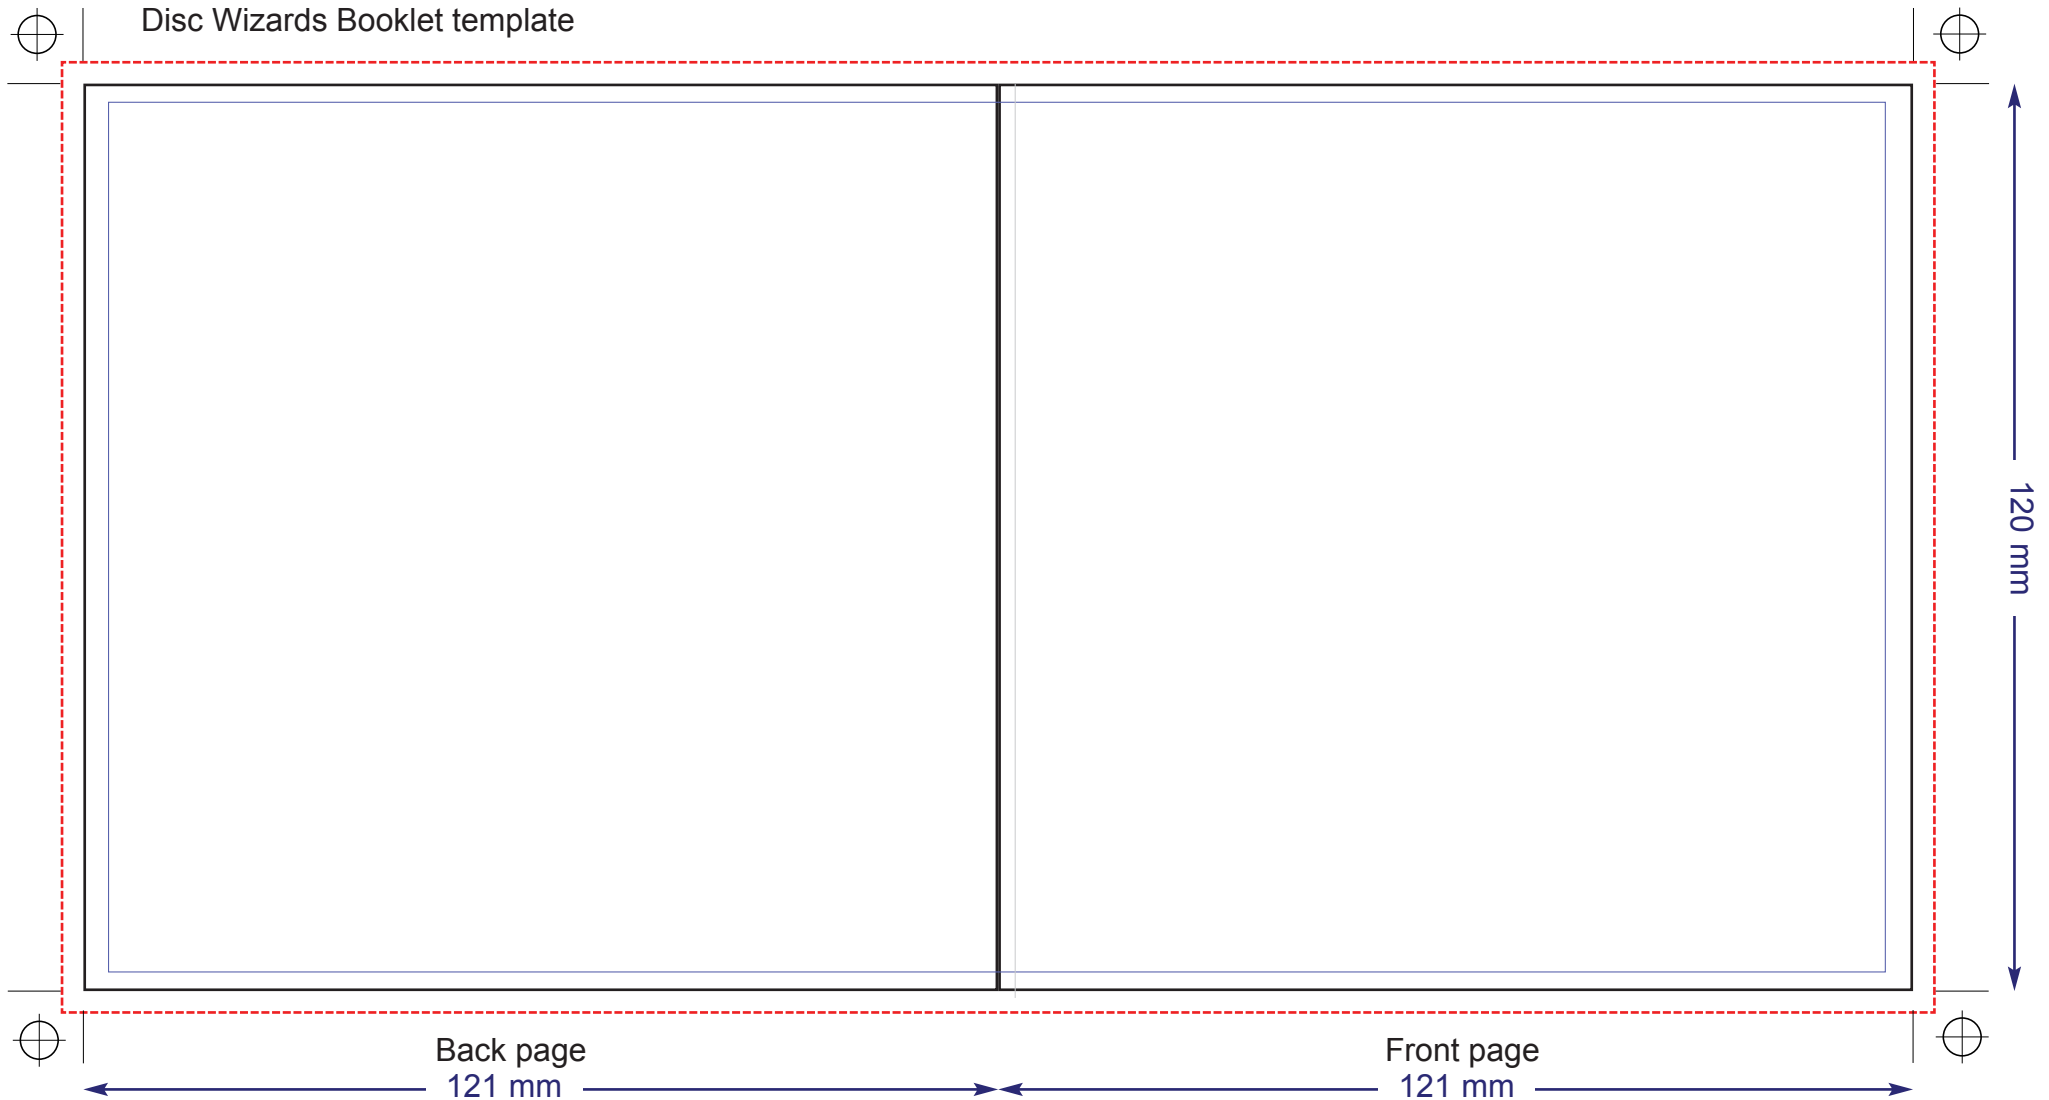

Disc Wizards Booklet template

Black line: Cut marks

Blue line: Safety margin

Red line: Bleed marks

Questions: info@discwizards.com